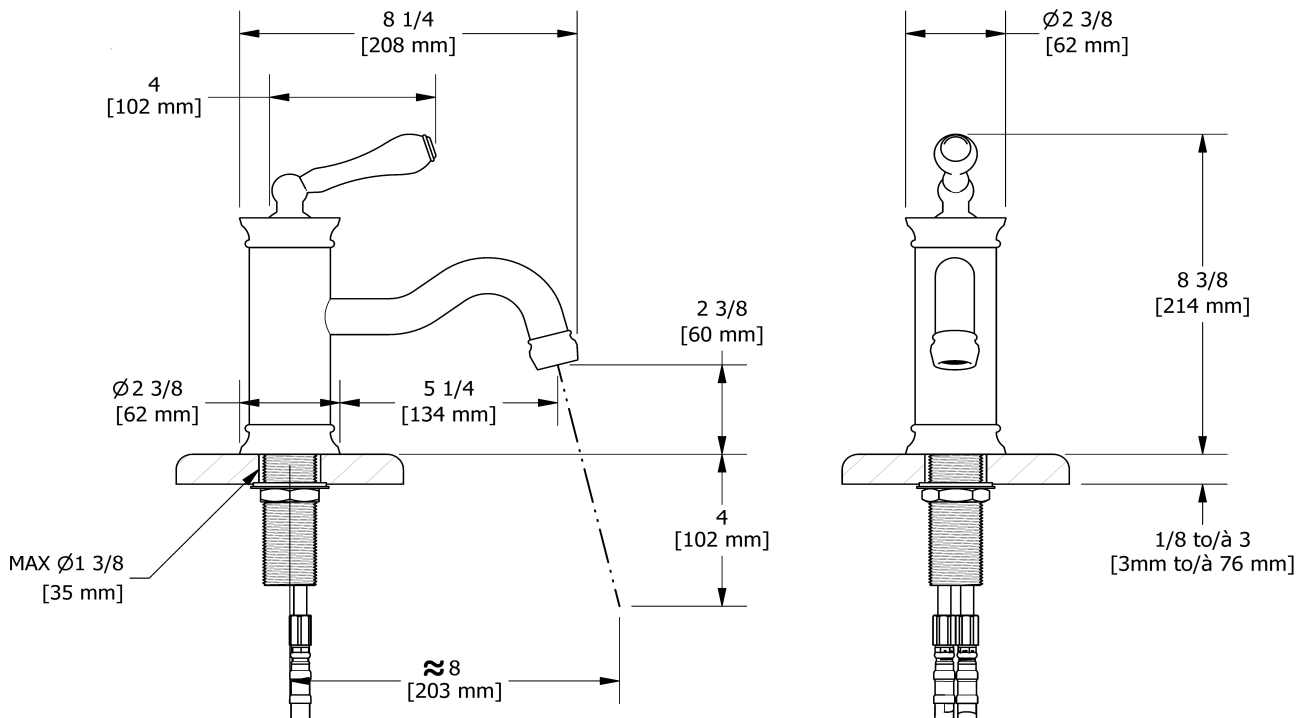

Certifications

- CSA B125.1
- NSF/ANSI standard 61 and 372
- ASME A112.18.1
- CMR248 Approval

Sizes, models and finishes may differ from those presented.

Warranty

This **Riobel Inc.** product you have purchased carries a Limited Lifetime Warranty on the chrome, PVD finish, blacks and all working parts and is guaranteed from the initial purchase date against all manufacturing defects. All other finishes, including plastic components, are guaranteed for one year. All electric and/or electronic parts are covered by a 5-year limited warranty.

Customer Service

Ontario, West Canada : 888-287-5354 Quebec, Maritimes, United States : 866-473-8442