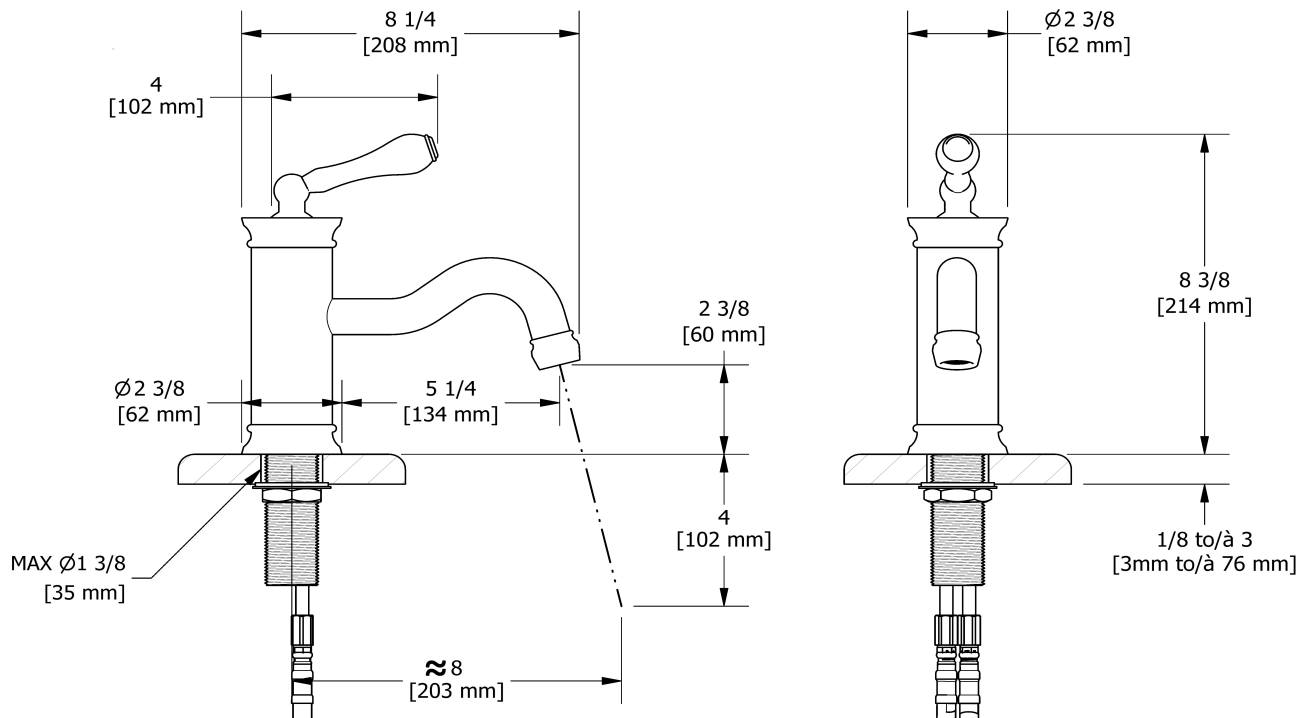

Certifications

- CSA B125.1
- NSF/ANSI standard 61 and 372
- ASME A112.18.1
- CMR248 Approval

Sizes, models and finishes may differ from those presented.

Warranty

This **Riobel Inc.** product you have purchased carries a Limited Lifetime Warranty on the chrome, PVD finish, blacks and all working parts and is guaranteed from the initial purchase date against all manufacturing defects. All other finishes, including plastic components, are guaranteed for one year. All electric and/or electronic parts are covered by a 5-year limited warranty.

Customer Service

Ontario, West Canada : 888-287-5354 Quebec, Maritimes, United States : 866-473-8442