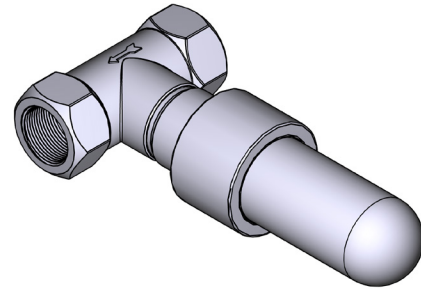

SPECIFICATIONS

DESCRIPTION

- 1/2" ceramic cartridge
- 1/2" inlet female NPT
- Rough only
- XX20XX trim required to complete

STANDARDS

- CSA B125.1
- ASME A112.18.1
- CMR248 Approval

WARRANTY

- Most products or parts carry "Limited Warranties" against manufacturing defects. For US customers please visit houseofrohl.com/support and for Canadian customers please visit riobel.ca for complete product and finish warranty.

ONTARIO
HOUSEOFROHL.CA
1-888-287-5354

A DISTINCTIVE MEMBER OF THE HOUSE OF ROHL
UN MEMBRE DISTINCTIF DE HOUSE OF ROHL
MIEMBRO DISTINTIVO DE LA FAMILIA HOUSE OF ROHL

ESPECIFICACIONES

DESCRIPCIÓN

- Cartucho de cerámica de 1/2"
- Toma hembra de rosca de 1/2"
- Solo plomería básica
- Se requiere moldura XX20XX para terminar la instalación

R20

Válvula de cierre de 1/2"

MODELOS: R20

UPC®

LADO

U.S.A.
HOUSEOFROHL.COM
1-800-777-9762

QUEBEC / MARITIMES / WESTERN CANADA
QUÉBEC / MARITIMES / OUEST CANADIEN
QUEBEC / MARITIMOS / CANADA OCCIDENTAL
HOUSEOFROHL.CA
1-866-473-8442