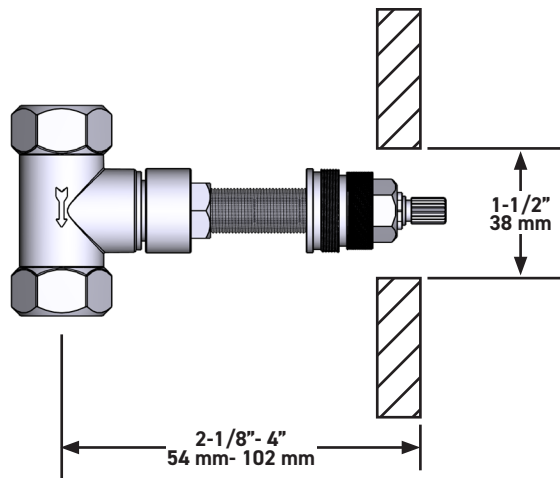

SPECIFICATIONS

DESCRIPTION

- 1/2" ceramic cartridge
- 1/2" inlet female NPT
- Rough only
- XX20XX trim required to complete

STANDARDS

- CSA B125.1
- ASME A112.18.1
- CMR248 Approval

WARRANTY

- Most products or parts carry "Limited Warranties" against manufacturing defects. For US customers please visit houseofrohl.com/support and for Canadian customers please visit riobel.ca for complete product and finish warranty.

R20

1/2" Shut-Off Valve Rough

MODELS: R20

UPC®

SIDE

U.S.A.
HOUSEOFROHL.COM
1-800-777-9762

QUEBEC / MARITIMES / WESTERN CANADA
QUÉBEC / MARITIMES / OUEST CANADIEN
QUEBEC / MARITIMOS / CANADA OCCIDENTAL
HOUSEOFROHL.CA
1-866-473-8442

ONTARIO
HOUSEOFROHL.CA
1-888-287-5354

A DISTINCTIVE MEMBER OF THE HOUSE OF ROHL
UN MEMBRE DISTINCTIF DE HOUSE OF ROHL
MIEMBRO DISTINTIVO DE LA FAMILIA HOUSE OF ROHL

SPÉCIFICATIONS

DESCRIPTION

- Cartouche de céramique ½"
- Entrée d'eau ½" femelle NPT
- Brut seul
- Commandez la garniture XX20XX pour compléter