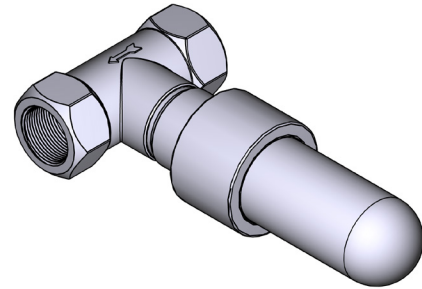

SPÉCIFICATIONS

DESCRIPTION

- Cartouche de céramique ½"
- Entrée d'eau ½" femelle NPT
- Brut seul
- Commandez la garniture XX20XX pour compléter

NORMES

- CSA B125.1
- ASME A112.18.1
- Approbation CMR248

GARANTIE

- La plupart des produits ou pièces comprend des «garanties limitées» contre les défauts de fabrication. Pour les clients des États-Unis : veuillez consulter houseofrohl.com/support; Pour les clients du Canada : veuillez consulter riobel.ca pour connaître les conditions complètes de la garantie des produits et finis.

R20

Brut de contrôle de volume ½"

MODÈLES: R20

UPC®