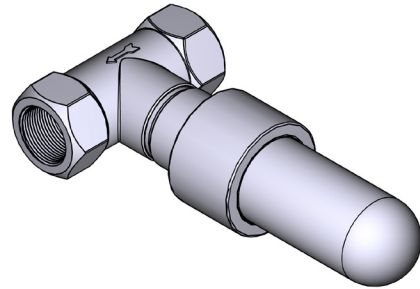

SPECIFICATIONS

DESCRIPTION

- 1/2" ceramic cartridge
- 1/2" inlet female NPT
- Rough only
- XX20XX trim required to complete

STANDARDS

- CSA B125.1
- ASME A112.18.1
- CMR248 Approval

WARRANTY

- Most products or parts carry "Limited Warranties" against manufacturing defects. For US customers please visit houseofrohl.com/support and for Canadian customers please visit riobel.ca for complete product and finish warranty.

R20

1/2" Shut-Off Valve Rough

MODELS: R20

UPC®

SIDE

U.S.A.
HOUSEOFROHL.COM
1-800-777-9762

QUEBEC / MARITIMES / WESTERN CANADA
QUÉBEC / MARITIMES / OUEST CANADIEN
QUEBEC / MARITIMOS / CANADA OCCIDENTAL
HOUSEOFROHL.CA
1-866-473-8442

ONTARIO
HOUSEOFROHL.CA
1-888-287-5354

A DISTINCTIVE MEMBER OF THE HOUSE OF ROHL
UN MEMBRE DISTINCTIF DE HOUSE OF ROHL
MIEMBRO DISTINTIVO DE LA FAMILIA HOUSE OF ROHL

SPÉCIFICATIONS

DESCRIPTION

- Cartouche de céramique ½"
- Entrée d'eau ½" femelle NPT
- Brut seul
- Commandez la garniture XX20XX pour compléter