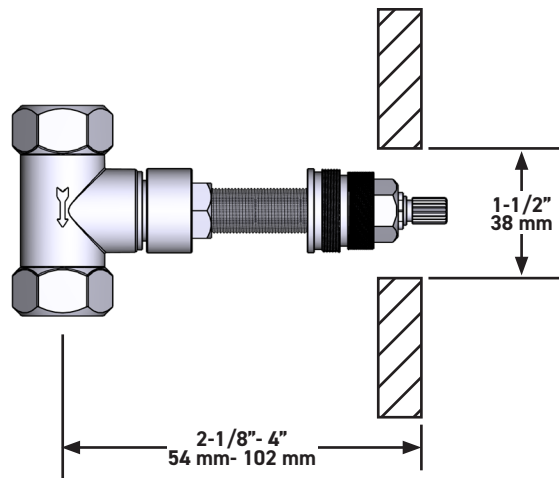

SPECIFICATIONS

DESCRIPTION

- 1/2" ceramic cartridge
- 1/2" inlet female NPT
- Rough only
- XX20XX trim required to complete

STANDARDS

- CSA B125.1
- ASME A112.18.1
- CMR248 Approval

WARRANTY

- Most products or parts carry "Limited Warranties" against manufacturing defects. For US customers please visit houseofrohl.com/support and for Canadian customers please visit riobel.ca for complete product and finish warranty.

ONTARIO
HOUSEOFROHL.CA
1-888-287-5354

A DISTINCTIVE MEMBER OF THE HOUSE OF ROHL
UN MEMBRE DISTINCTIF DE HOUSE OF ROHL
MIEMBRO DISTINTIVO DE LA FAMILIA HOUSE OF ROHL

ESPECIFICACIONES

DESCRIPCIÓN

- Cartucho de cerámica de 1/2"
- Toma hembra de rosca de 1/2"
- Solo plomería básica
- Se requiere moldura XX20XX para terminar la instalación

R20

Válvula de cierre de 1/2"

MODELOS: R20

UPC®

LADO

U.S.A.
HOUSEOFROHL.COM
1-800-777-9762

QUEBEC / MARITIMES / WESTERN CANADA
QUÉBEC / MARITIMES / OUEST CANADIEN
QUEBEC / MARITIMOS / CANADA OCCIDENTAL
HOUSEOFROHL.CA
1-866-473-8442