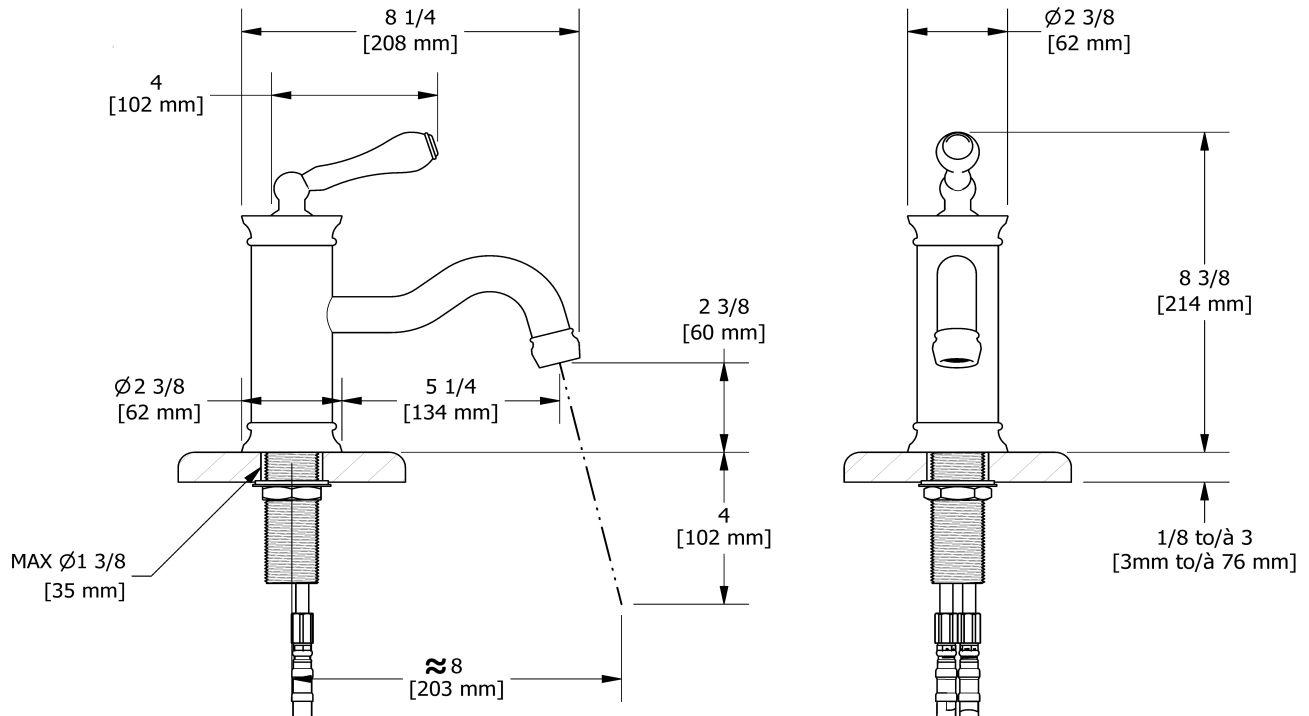

Certifications

- CSA B125.1
- NSF/ANSI standard 61 and 372
- ASME A112.18.1
- CMR248 Approval

Sizes, models and finishes may differ from those presented.

Warranty

This **Riobel Inc.** product you have purchased carries a Limited Lifetime Warranty on the chrome, PVD finish, blacks and all working parts and is guaranteed from the initial purchase date against all manufacturing defects. All other finishes, including plastic components, are guaranteed for one year. All electric and/or electronic parts are covered by a 5-year limited warranty.

Customer Service

Ontario, West Canada : 888-287-5354 Quebec, Maritimes, United States : 866-473-8442