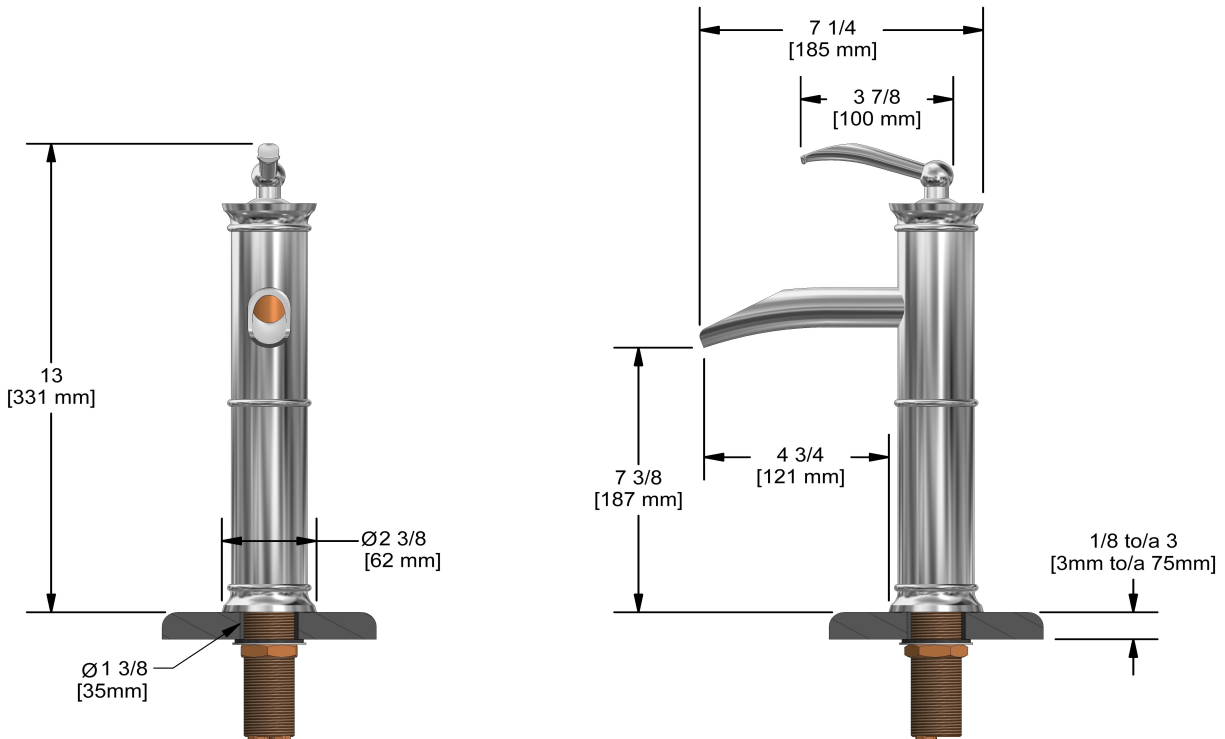

Single hole lavatory open spout faucet
ALOP01

Specifications

Descriptions

- Ceramic cartridge
- 3/8" speedway compression
- No drain

Available colors

- C : Chrome
- BN : Brushed Nickel (PVD)
- PN : Polished Nickel (PVD)

Available flows

- 5.7 L/min, 1.5 gpm (US) 60psi *
- 3.7 L/min, 1 gpm (US) 60psi (**ALOP01-10**)

EPA certification applicable to the indicated model only

Certifications

- CSA B125.1
- NSF/ANSI standard 61 and 372
- ASME A112.18.1
- CMR248 Approval