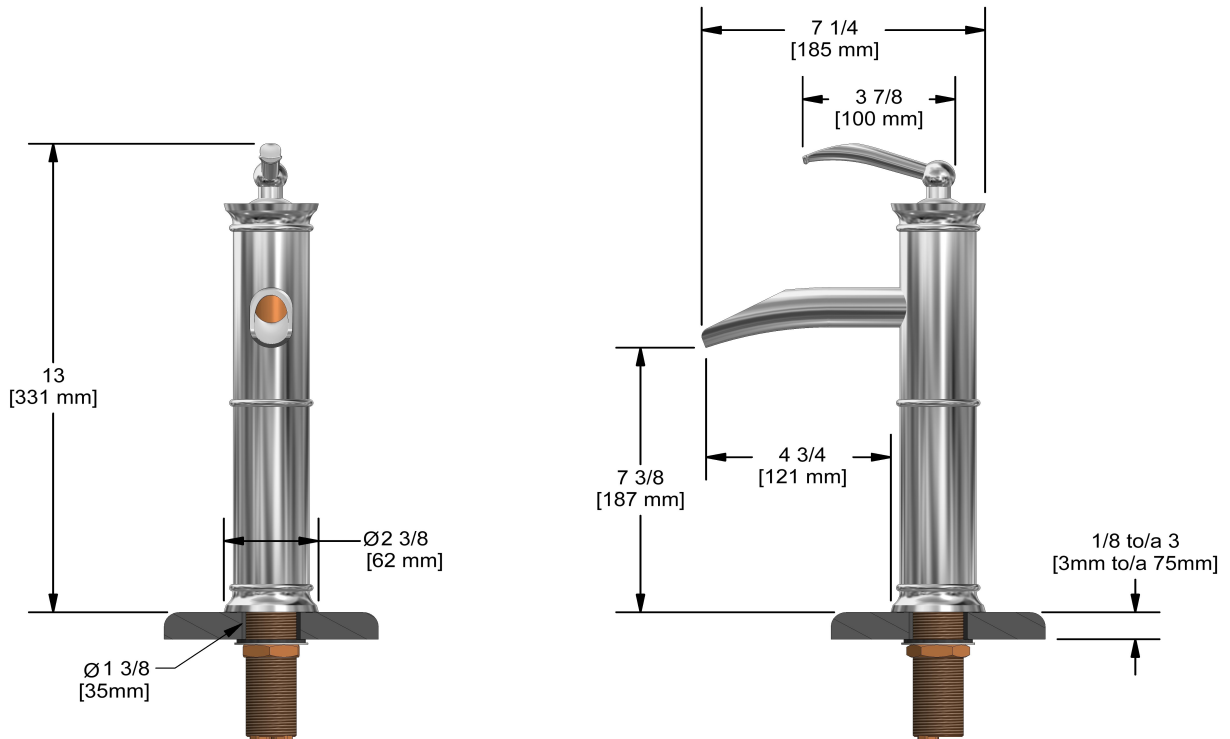

Certifications

- CSA B125.1
- NSF/ANSI standard 61 and 372
- ASME A112.18.1
- CMR248 Approval