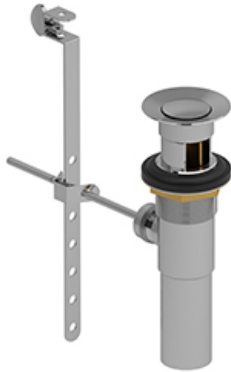

Lavatory pop-up drain with overflow
P170