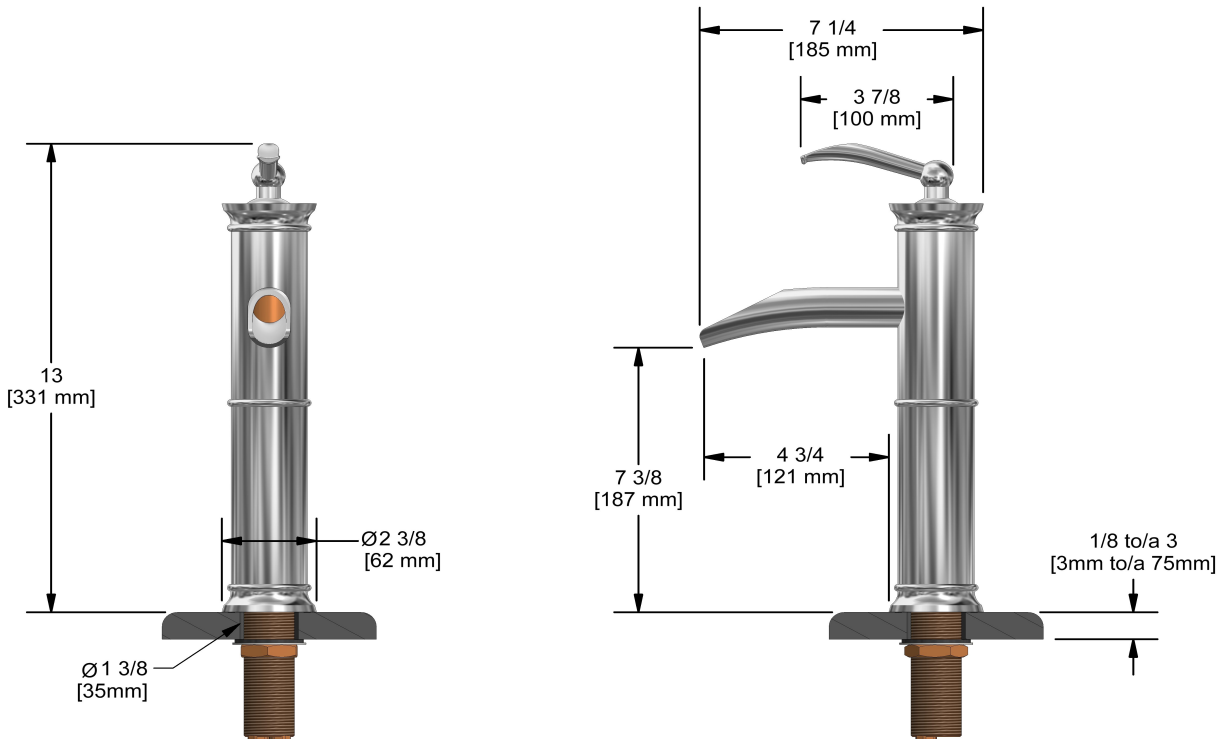

Single hole lavatory open spout faucet
ALOP01

Specifications

Descriptions

- Ceramic cartridge
- 3/8" speedway compression
- No drain

Available colors

- C : Chrome
- BN : Brushed Nickel (PVD)
- PN : Polished Nickel (PVD)

Available flows

- 5.7 L/min, 1.5 gpm (US) 60psi *
- 3.7 L/min, 1 gpm (US) 60psi (**ALOP01-10**)

EPA certification applicable to the indicated model only

Certifications

- CSA B125.1
- NSF/ANSI standard 61 and 372
- ASME A112.18.1
- CMR248 Approval