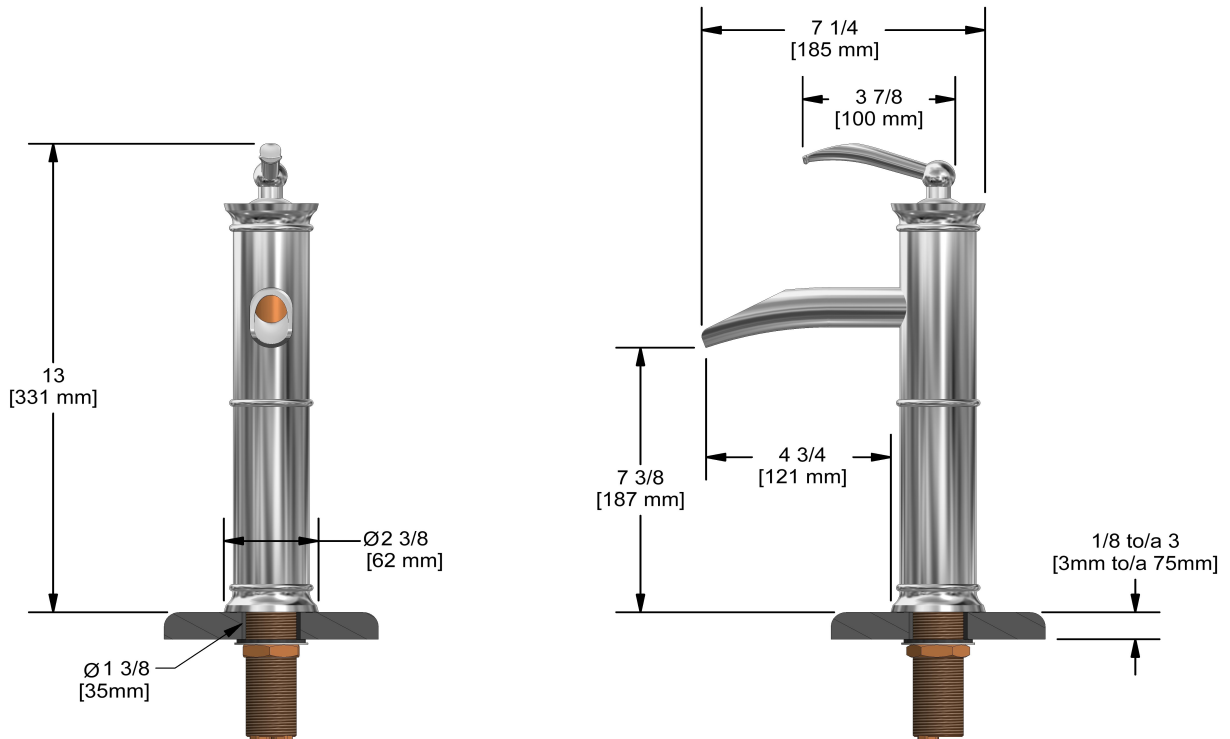

Single hole lavatory open spout faucet
ALOP01

Specifications

Descriptions

- Ceramic cartridge
- 3/8" speedway compression
- No drain

Available colors

- C : Chrome
- BN : Brushed Nickel (PVD)
- PN : Polished Nickel (PVD)

Available flows

- 5.7 L/min, 1.5 gpm (US) 60psi *
- 3.7 L/min, 1 gpm (US) 60psi (**ALOP01-10**)

EPA certification applicable to the indicated model only

Certifications

- CSA B125.1
- NSF/ANSI standard 61 and 372
- ASME A112.18.1
- CMR248 Approval