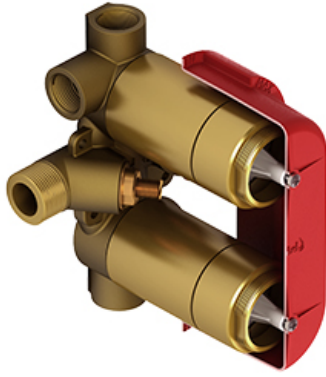

Customer Service

Ontario, West Canada : 888-287-5354 Quebec, Maritimes, United States : 866-473-8442

2020.11.06

4-way Type T/P 3/4" coaxial valve rough
R46

Specifications

Descriptions

- Rough only
- 3/4" inlet male NPT
- Must be supplied with minimum 3/4" PEX , 3/4" EXPANSION PEX or 1/2" copper
- Four 1/2" outlets female NPT
- Service valves
- Test cap
- TXX46XX or TXX88XX trim required to complete