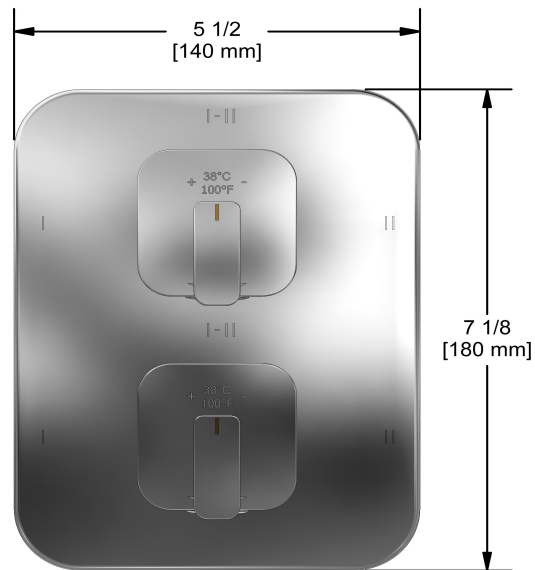

Sizes, models and finishes may differ from those presented.

Warranty

This **Riobel Inc.** product you have purchased carries a Limited Lifetime Warranty on the chrome, PVD finish, blacks and all working parts and is guaranteed from the initial purchase date against all manufacturing defects. All other finishes, including plastic components, are guaranteed for one year. All electric and/or electronic parts are covered by a 5-year limited warranty.

Customer Service

Ontario, West Canada : 888-287-5354 Quebec, Maritimes, United States : 866-473-8442