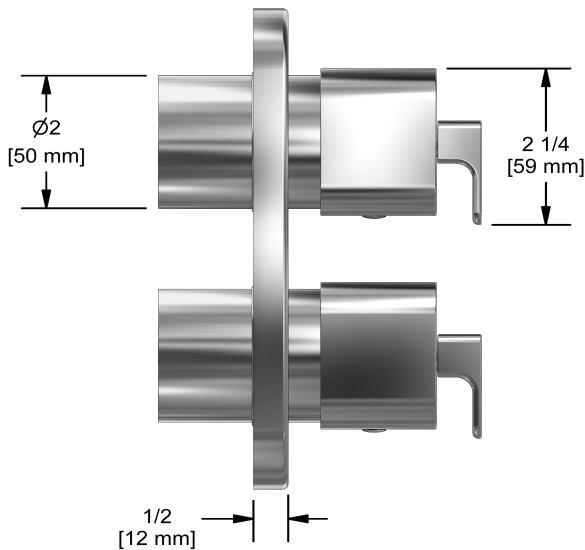

Sizes, models and finishes may differ from those presented.

Warranty

This **Riobel Inc.** product you have purchased carries a Limited Lifetime Warranty on the chrome, PVD finish, blacks and all working parts and is guaranteed from the initial purchase date against all manufacturing defects. All other finishes, including plastic components, are guaranteed for one year. All electric and/or electronic parts are covered by a 5-year limited warranty.

Customer Service

Ontario, West Canada : 888-287-5354 Quebec, Maritimes, United States : 866-473-8442

2020.11.06