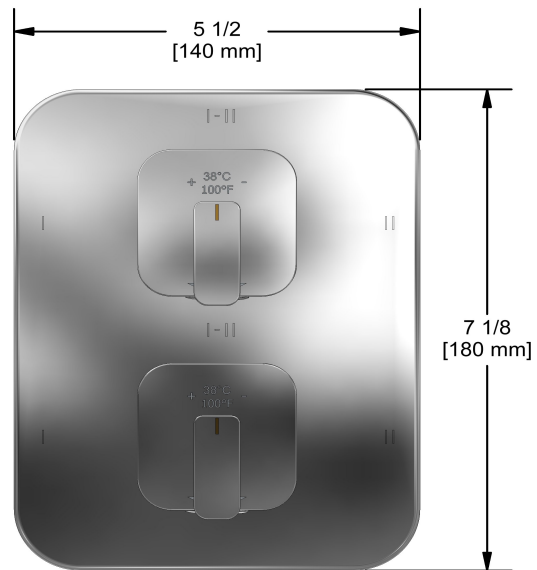

Sizes, models and finishes may differ from those presented.

Warranty

This **Riobel Inc.** product you have purchased carries a Limited Lifetime Warranty on the chrome, PVD finish, blacks and all working parts and is guaranteed from the initial purchase date against all manufacturing defects. All other finishes, including plastic components, are guaranteed for one year. All electric and/or electronic parts are covered by a 5-year limited warranty.

Customer Service

Ontario, West Canada : 888-287-5354 Quebec, Maritimes, United States : 866-473-8442

2020.11.06