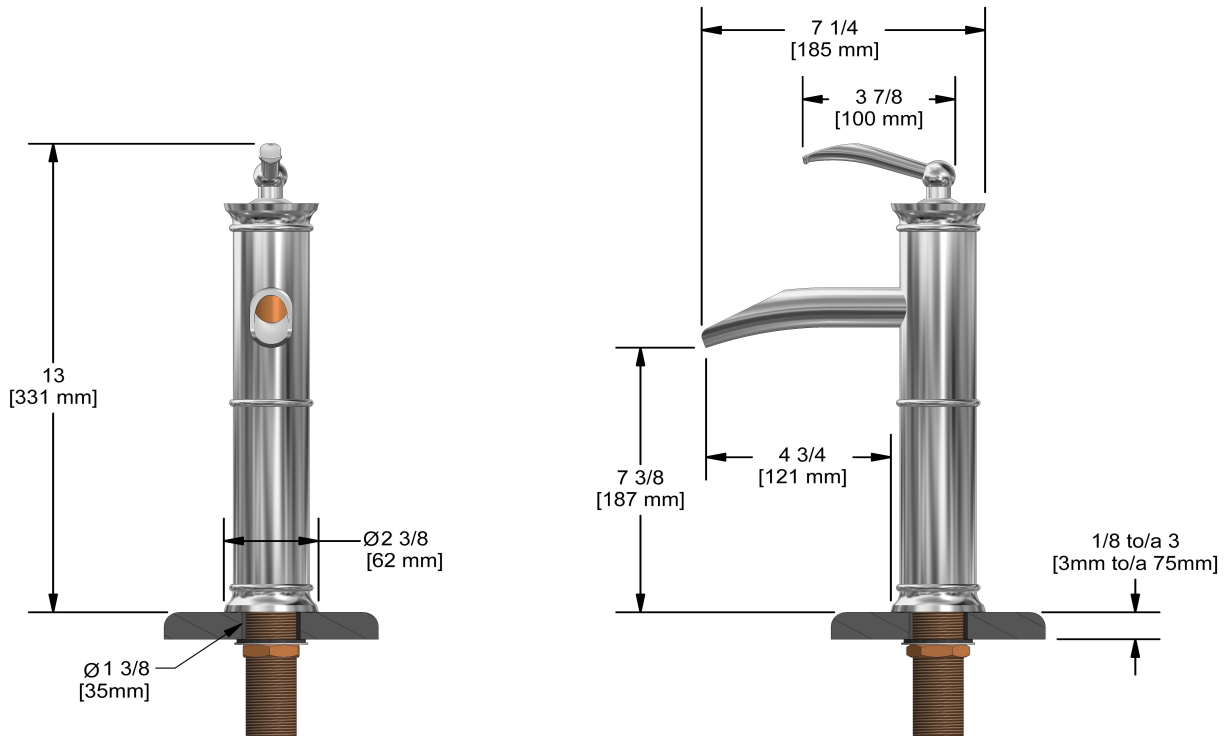

Certifications

- CSA B125.1
- NSF/ANSI standard 61 and 372
- ASME A112.18.1
- CMR248 Approval