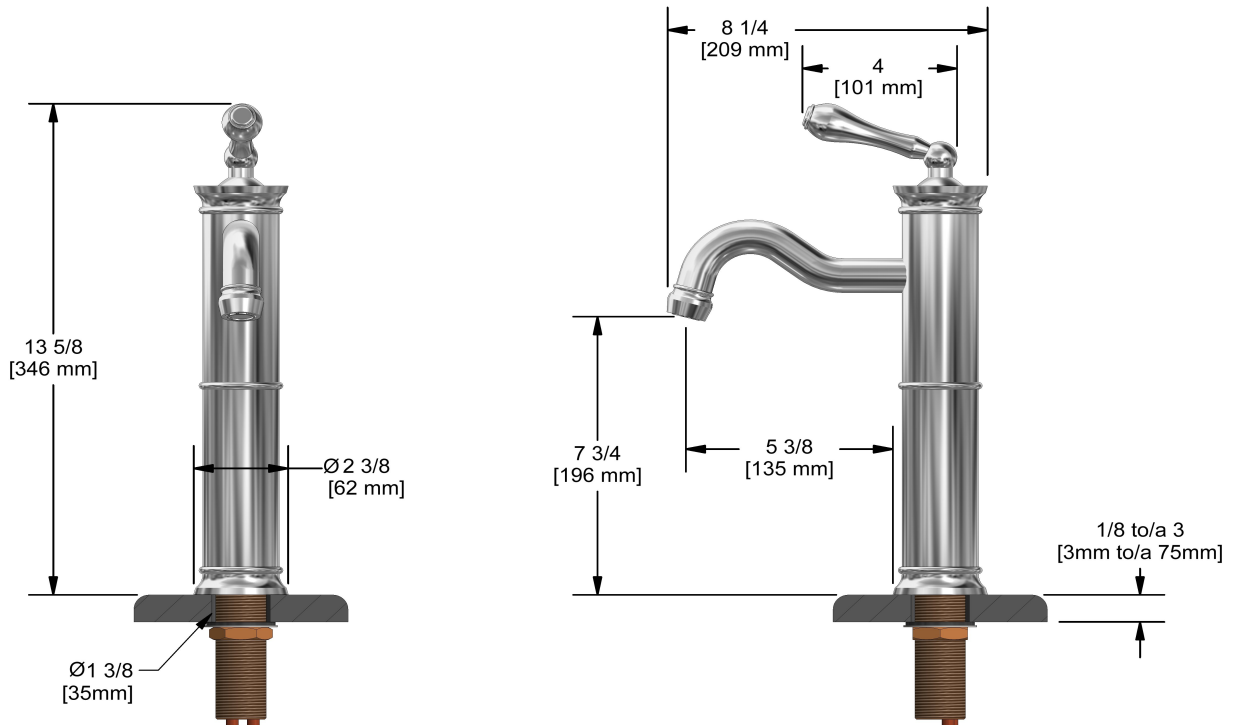

Certifications

- CSA B125.1
- NSF/ANSI standard 61 and 372
- ASME A112.18.1
- CMR248 Approval