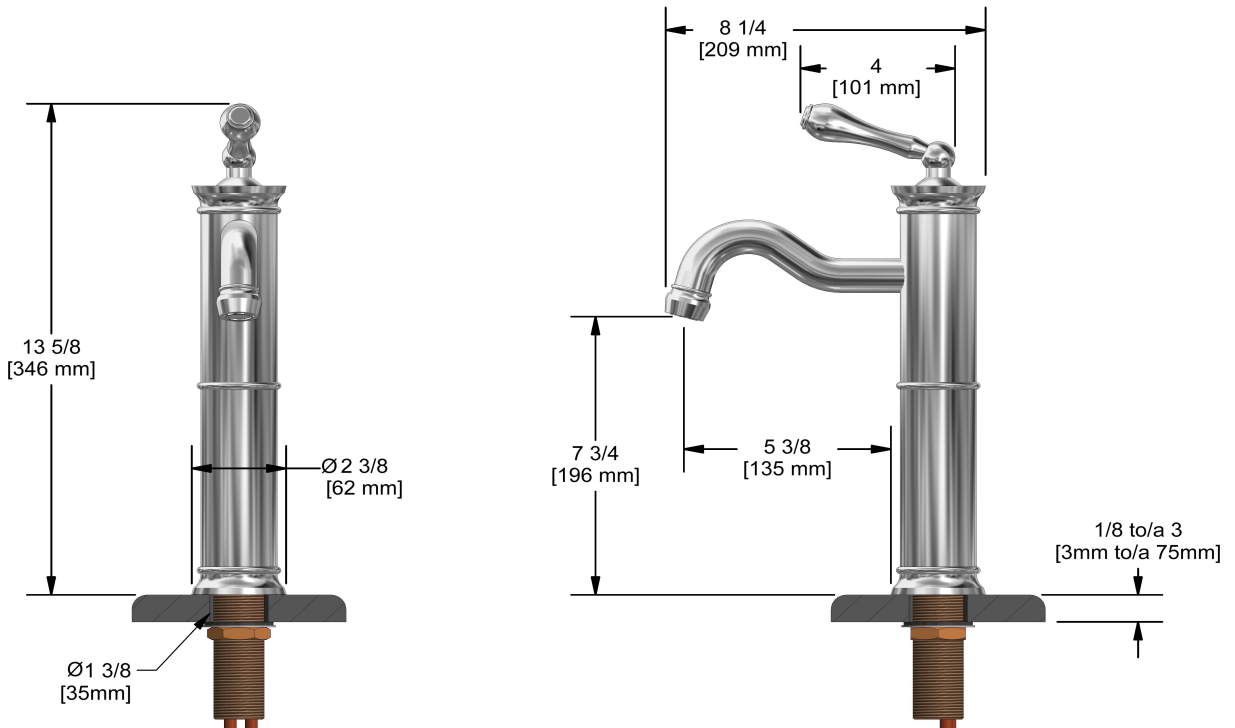

Certifications

- CSA B125.1
- NSF/ANSI standard 61 and 372
- ASME A112.18.1
- CMR248 Approval