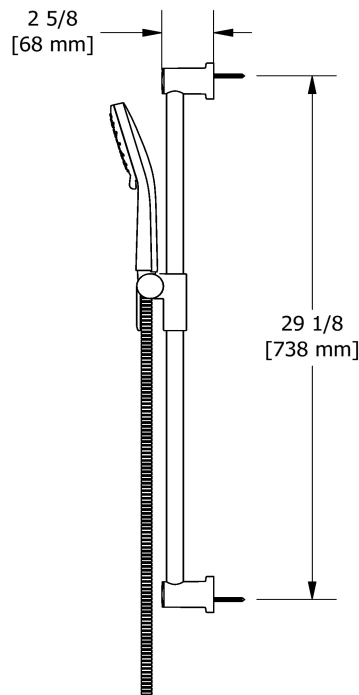

Certifications

- CSA B125.1
- ASME A112.18.1
- CMR248 Approval

Sizes, models and finishes may differ from those presented.

Warranty

This **Riobel Inc.** product you have purchased carries a Limited Lifetime Warranty on the chrome, PVD finish, blacks and all working parts and is guaranteed from the initial purchase date against all manufacturing defects. All other finishes, including plastic components, are guaranteed for one year. All electric and/or electronic parts are covered by a 5-year limited warranty.

Customer Service

Ontario, West Canada : 888-287-5354 Quebec, Maritimes, United States : 866-473-8442