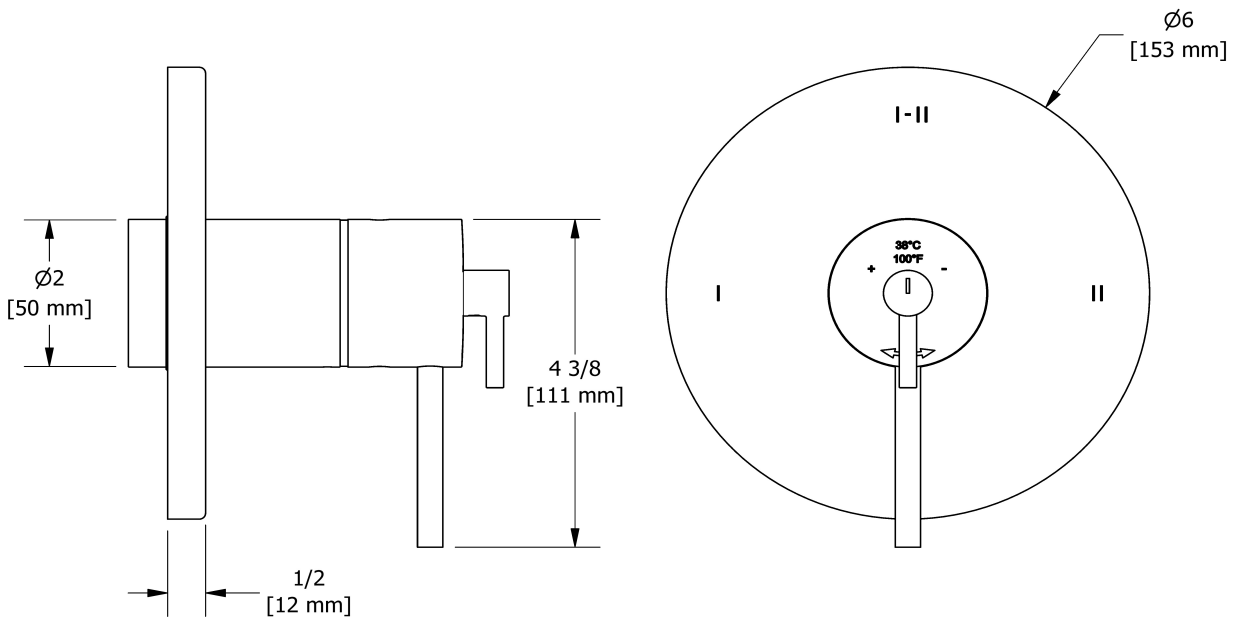

Sizes, models and finishes may differ from those presented.

Warranty

This **Riobel Inc.** product you have purchased carries a Limited Lifetime Warranty on the chrome, PVD finish, blacks and all working parts and is guaranteed from the initial purchase date against all manufacturing defects. All other finishes, including plastic components, are guaranteed for one year. All electric and/or electronic parts are covered by a 5-year limited warranty.

Customer Service

Ontario, West Canada : 888-287-5354 Quebec, Maritimes, United States : 866-473-8442