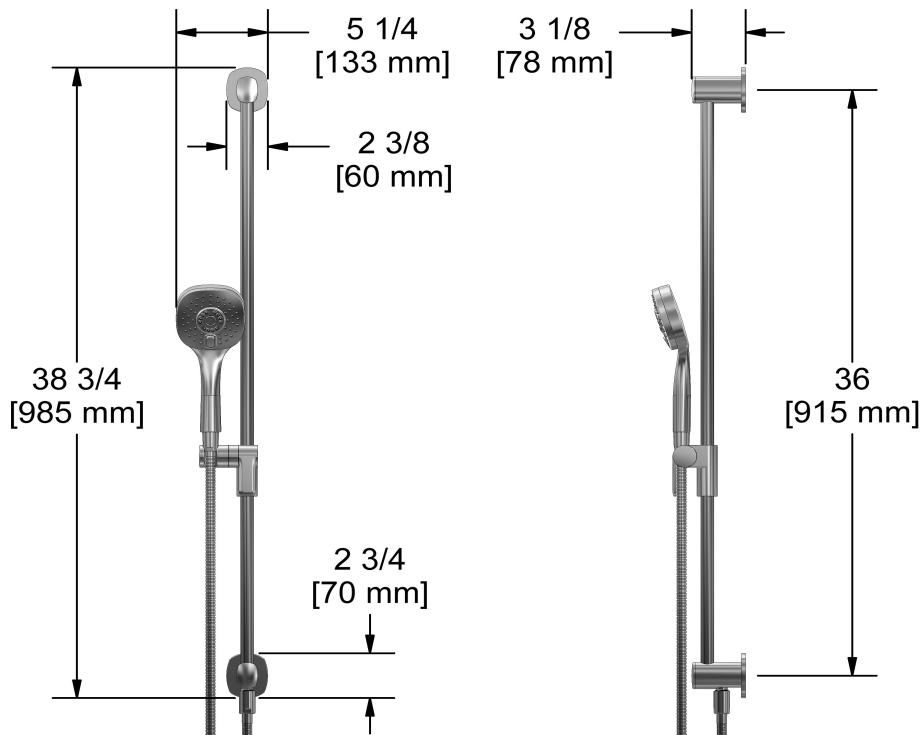

Certifications

- CSA B125.1
- ASME A112.18.1
- CMR248 Approval

Sizes, models and finishes may differ from those presented.

Warranty

This **Riobel Inc.** product you have purchased carries a Limited Lifetime Warranty on the chrome, PVD finish, blacks and all working parts and is guaranteed from the initial purchase date against all manufacturing defects. All other finishes, including plastic components, are guaranteed for one year. All electric and/or electronic parts are covered by a 5-year limited warranty.

Customer Service

Ontario, West Canada : 888-287-5354 Quebec, Maritimes, United States : 866-473-8442