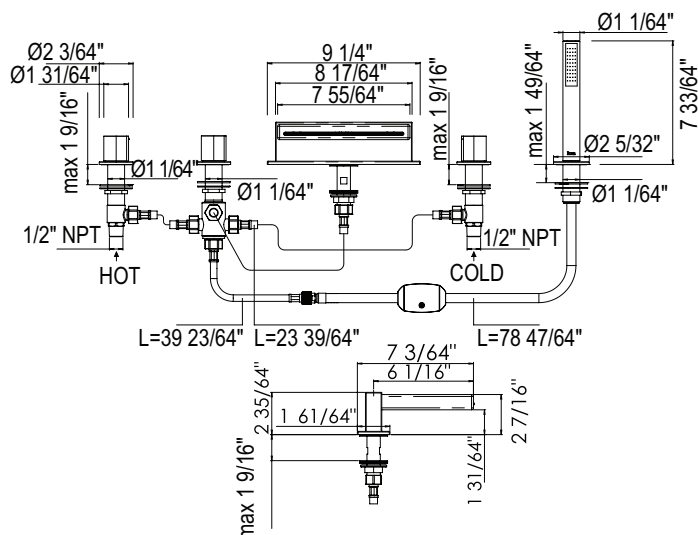

WARRANTY

- Limited Lifetime
- (*) 5-Year Limited Warranty