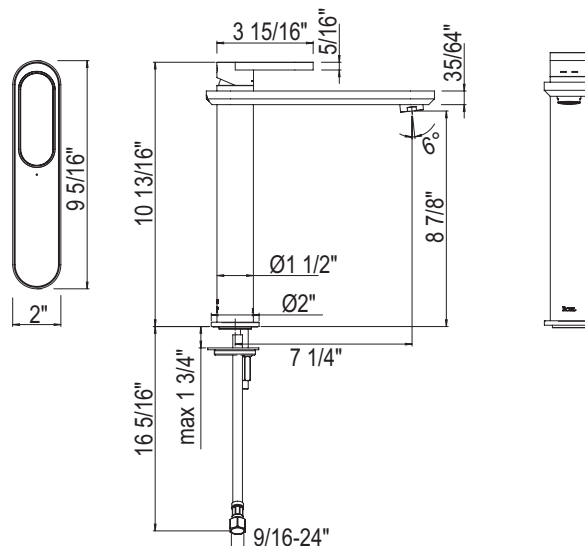

WARRANTY

- Limited Lifetime
- (*) 5-Year Limited Warranty