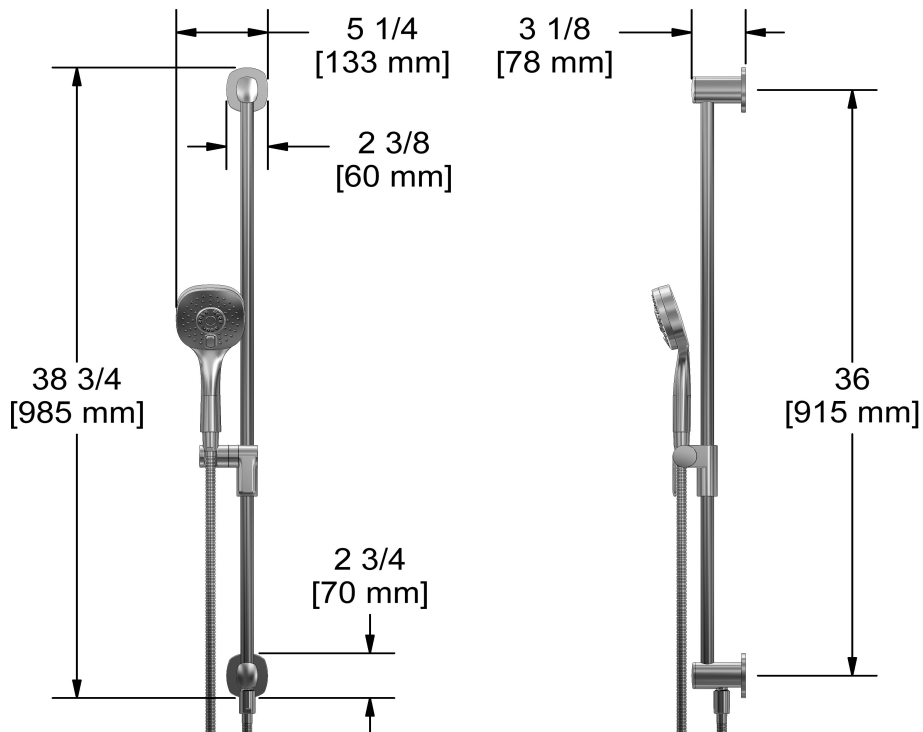

Certifications

- CSA B125.1
- ASME A112.18.1
- CMR248 Approval

Sizes, models and finishes may differ from those presented.

Warranty

This **Riobel Inc.** product you have purchased carries a Limited Lifetime Warranty on the chrome, PVD finish, blacks and all working parts and is guaranteed from the initial purchase date against all manufacturing defects. All other finishes, including plastic components, are guaranteed for one year. All electric and/or electronic parts are covered by a 5-year limited warranty.

Customer Service

Ontario, West Canada : 888-287-5354 Quebec, Maritimes, United States : 866-473-8442