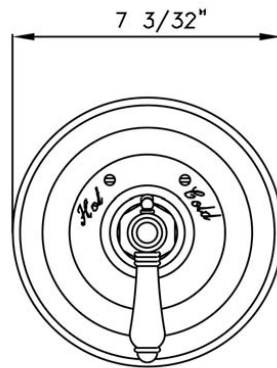

Trim Only for Therm/Non-Volume Controlled Valve

A4914LM (Metal Lever)

A4914XM (Cross Handle)

A4914LP (Porcelain Lever)

FEATURES

- Trimplate, and temperature control for the A4913BO Rough
- All brass trimplate, escutcheons and handle
- Temperature control includes pre-set safety stop with override
- Comes with C7913SET extension kit
- Must order 1005N rough valve to complete