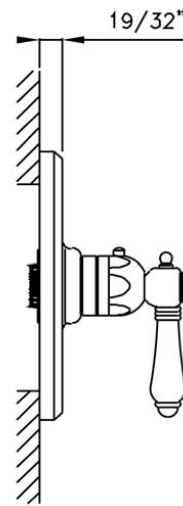

For warranty or additional information, contact:

US customers

U.S.A.
HOUSEFROHL.COM
1-800-777-9762

Canadian customers

QUEBEC / MARITIMES / WESTERN CANADA
QUÉBEC / MARITIMES / OUEST CANADIEN
QUEBEC / MARITIMOS / CANADA OCCIDENTAL
HOUSEFROHL.CA
1-866-473-8442

ONTARIO
HOUSEFROHL.CA
1-800-287-5354