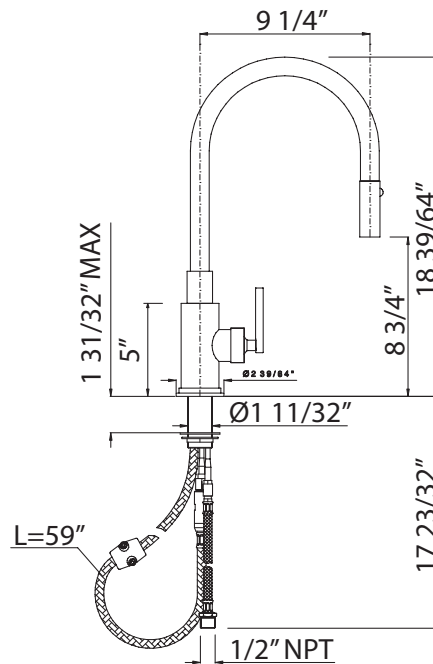

LOMBARDIA PULL-DOWN KITCHEN FAUCET

A3430LM (Metal Lever)

FEATURES

- Brass construction
- Metal lever
- CNC machined
- Dual spray with lock in modes
- 1 3/4" max installation deck depth
- 1/4-turn ceramic disc control cartridge
- 9 1/4" reach swivel C-spout
- Nylon hose
- 1.8 GPM
- Requires 2 1/2" clearance from backsplash to center of faucet hole