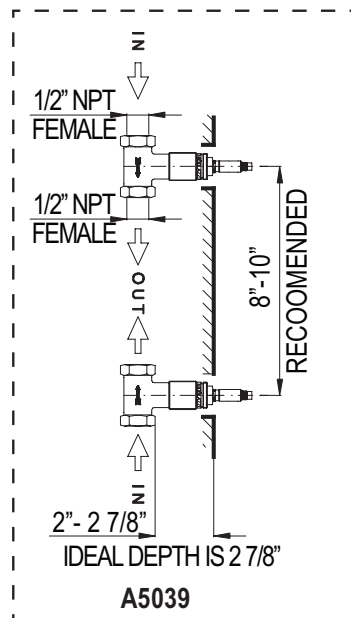

CAMPO WALL MOUNT WIDESPREAD LAVATORY FAUCET

ROHL — Italian Bath Campo

A3307IW (Industrial Metal Wheels)

A3307IL (Industrial Metal Levers)

FEATURES

- 1/2" wall mount hot and cold with separate spout
- 1/4-turn ceramic disc control cartridges
- Brass construction
- 7 31/64" spout reach with 1/2" female inlet
- Plumber to provide 1/2" male nipple T-fitting for spout installation
- 1/2" NPT connectors
- Fixed spout, 1.2 GPM
- Drain assembly not included with faucet. Order CNZREMOTE remote pop-up set, 6442 or 7444 grid drains for bowl
- The A3307IW-2 51/64" extension piece is C5590, must order 2 for set
- Must order A5039 rough to complete

IL option

ATTENTION: PLUMBER TO PROVIDE T-FITTING AND CORRECT NIPPLE