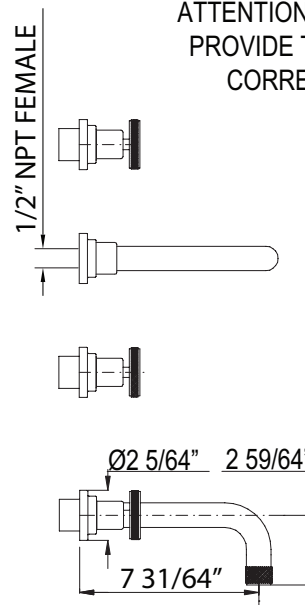

CAMPO WALL MOUNT WIDESPREAD LAVATORY FAUCET

ROHL — Italian Bath Campo

A3307IW (Industrial Metal Wheels)

A3307IL (Industrial Metal Levers)

FEATURES

- 1/2" wall mount hot and cold with separate spout
- 1/4-turn ceramic disc control cartridges
- Brass construction
- 7 31/64" spout reach with 1/2" female inlet
- Plumber to provide 1/2" male nipple T-fitting for spout installation
- 1/2" NPT connectors
- Fixed spout, 1.2 GPM
- Drain assembly not included with faucet. Order CNZREMOTE remote pop-up set, 6442 or 7444 grid drains for bowl
- The A3307IW-2 51/64" extension piece is C5590, must order 2 for set
- Must order A5039 rough to complete

IL option

ATTENTION: PLUMBER TO PROVIDE T-FITTING AND CORRECT NIPPLE