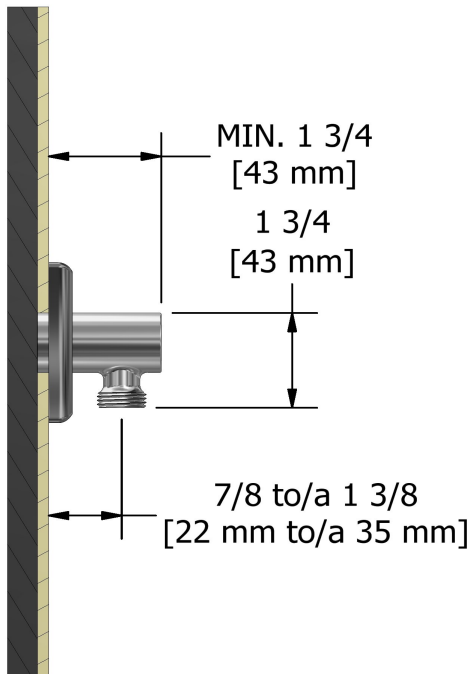

Elbow supply
750

Specifications

Descriptions

- ½" inlet female NPT
- Adjustable depth
- ½" outlet male

Available colors

- C : Chrome
- BN : Brushed Nickel (PVD)
- PN : Polished Nickel (PVD)

Sizes, models and finishes may differ from thoses presented.