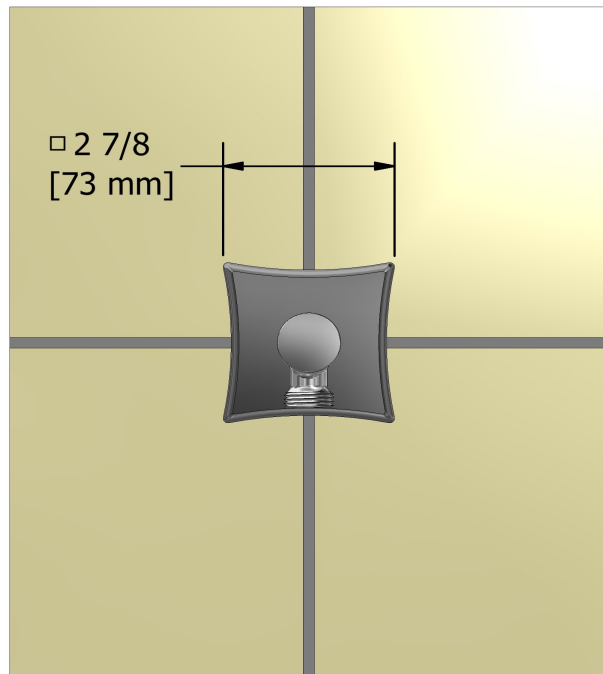

Elbow supply
750

Specifications

Descriptions

- ½" inlet female NPT
- Adjustable depth
- ½" outlet male

Available colors

- C : Chrome
- BN : Brushed Nickel (PVD)
- PN : Polished Nickel (PVD)

Sizes, models and finishes may differ from thoses presented.