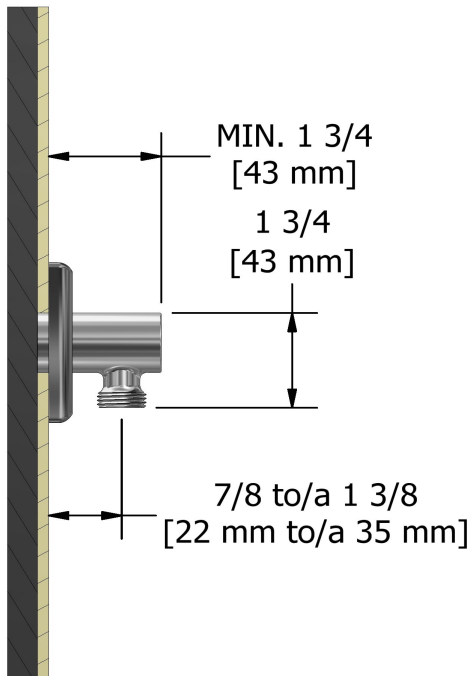

Elbow supply
750

Specifications

Descriptions

- 1/2" inlet female NPT
- Adjustable depth
- 1/2" outlet male

Available colors

- C : Chrome
- BN : Brushed Nickel (PVD)
- PN : Polished Nickel (PVD)

Sizes, models and finishes may differ from thoses presented.