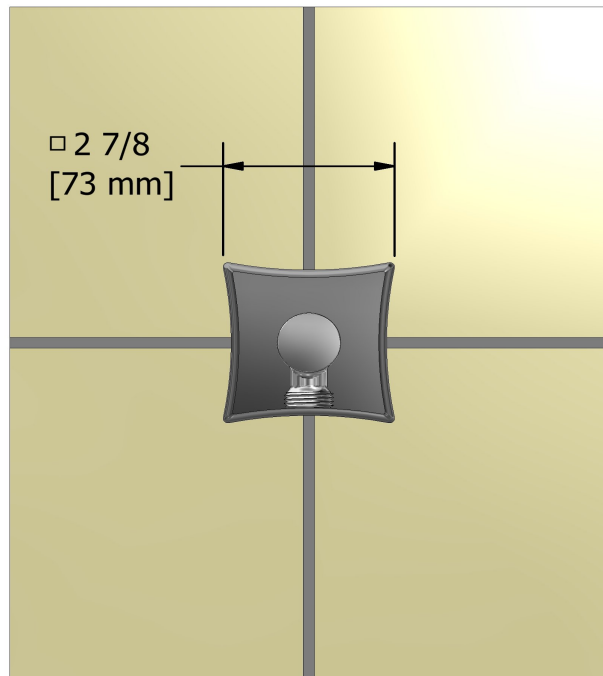

Elbow supply
750

Specifications

Descriptions

- 1/2" inlet female NPT
- Adjustable depth
- 1/2" outlet male

Available colors

- C : Chrome
- BN : Brushed Nickel (PVD)
- PN : Polished Nickel (PVD)

Sizes, models and finishes may differ from thoses presented.