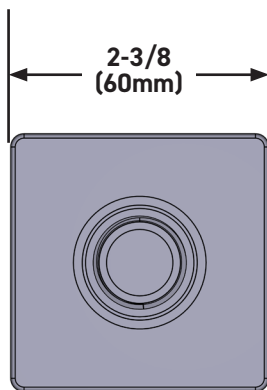

US Customers

U.S.A.
houseofrohl.com/support
1-800-777-9762

For warranty or additional information, contact:

QUEBEC / MARITIMES / WESTERN CANADA
QUÉBEC / MARITIMES / OUEST CANADIEN
QUEBEC / MARITIMOS / CANADA OCCIDENTAL
houseofrohl.ca/support
1-866-473-8442

Canadian Customers

ONTARIO
houseofrohl.ca/support
1-800-287-5354