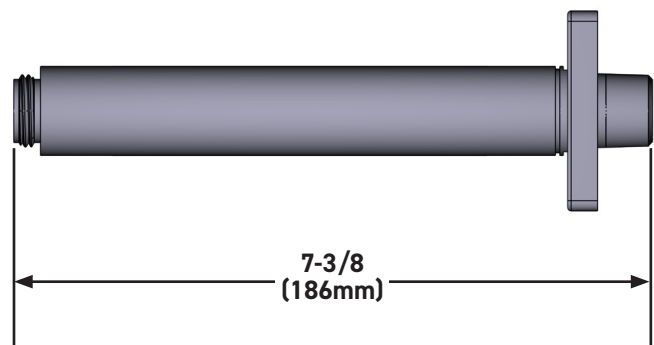

US Customers

U.S.A.
houseofrohl.com/support
1-800-777-9762

For warranty or additional information, contact:

QUEBEC / MARITIMES / WESTERN CANADA
QUÉBEC / MARITIMES / OUEST CANADIEN
QUEBEC / MARITIMOS / CANADA OCCIDENTAL
houseofrohl.ca/support
1-866-473-8442

Canadian Customers

ONTARIO
houseofrohl.ca/support
1-800-287-5354