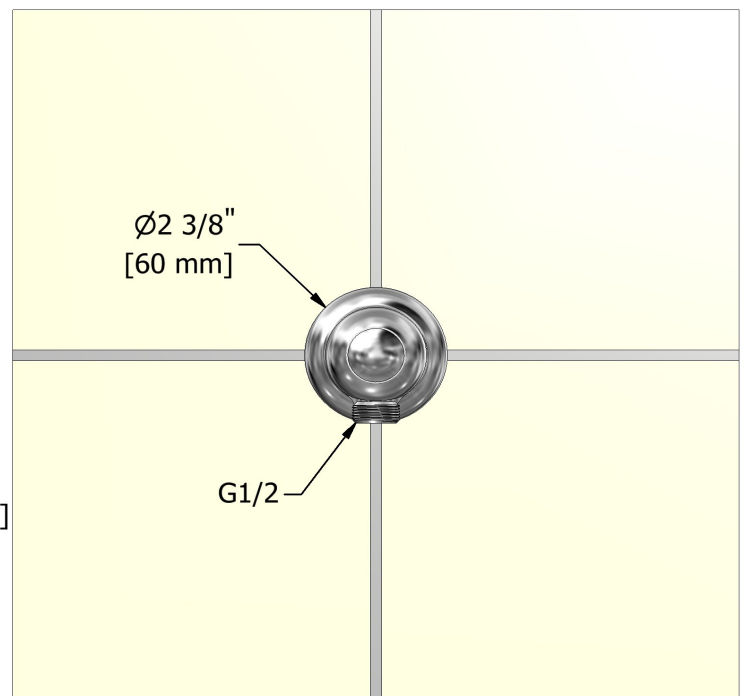

Elbow supply
747

Specifications

Descriptions

- Adjustable depth
- 1/2" outlet male
- 1/2" inlet female NPT

Available colors

- C : Chrome
- BN : Brushed Nickel (PVD)
- PN : Polished Nickel (PVD)

Sizes, models and finishes may differ from thoses presented.