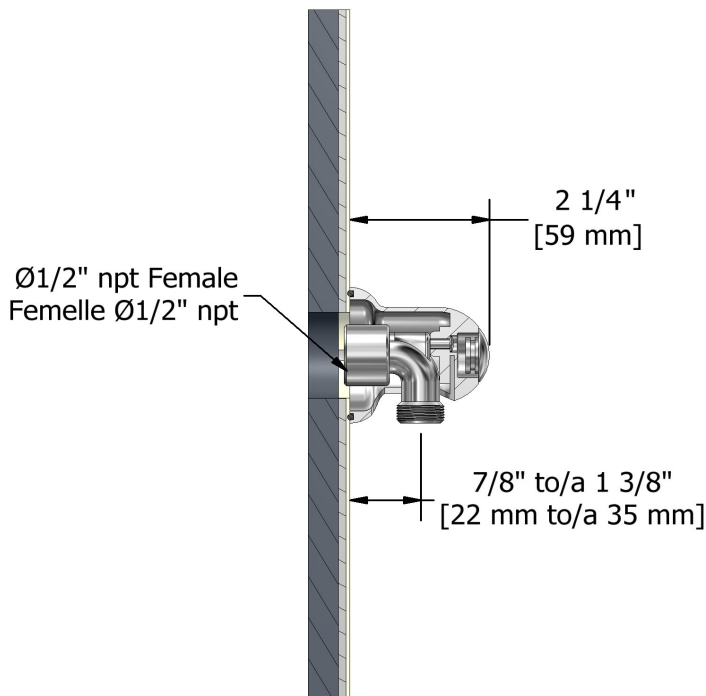

Elbow supply
747

Specifications

Descriptions

- Adjustable depth
- 1/2" outlet male
- 1/2" inlet female NPT

Available colors

- C : Chrome
- BN : Brushed Nickel (PVD)
- PN : Polished Nickel (PVD)

Sizes, models and finishes may differ from thoses presented.