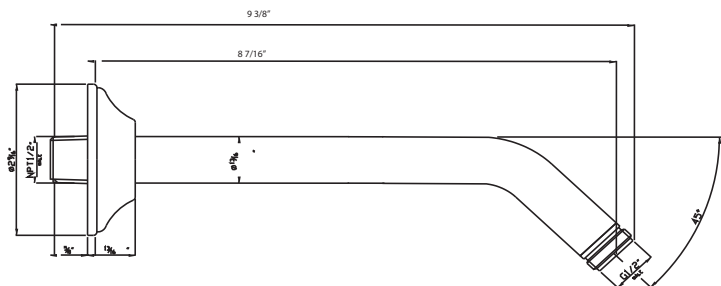

Shower Arm

ROHL Shower Collection

1440/6 6" Shower Arm

1440/8 8" Shower Arm

FEATURES

- Brass construction
- Sliding escutcheon
- 1/2" male thread inlet supply
- 1/2" male thread outlet supply

COLORS/FINISHES

- Polished Chrome
- Polished Nickel
- Satin Nickel
- Tuscan Brass
- Inca Brass
- Old Iron

WARRANTY

- 2 years on manufacturer defects*

* No Warranty On Tuscan Brass Finish (TCB)

1440/8