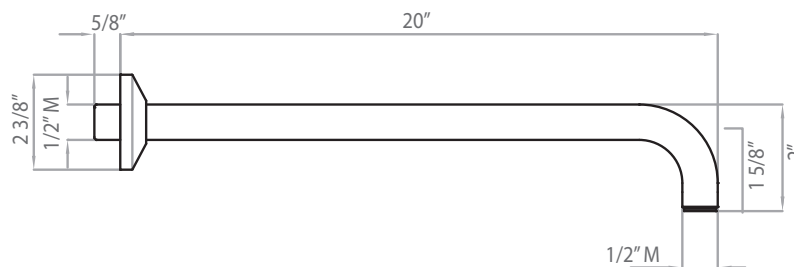

WARRANTY

- Two years on manufacturer defects*
- *No Warranty on Tuscan Brass finish

1120