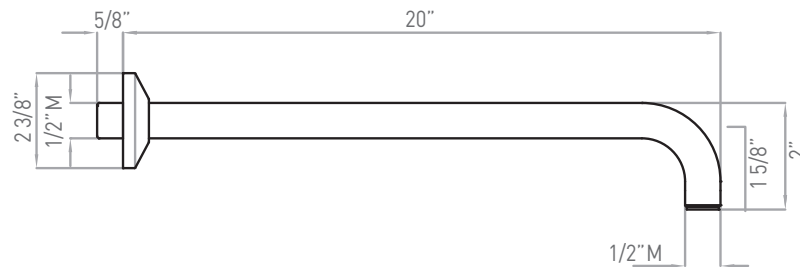

SPECIFICATIONS

DESCRIPTION

- 1120/12: 12" Shower arm
- 1120: 20" Shower arm
- Solid brass construction shower arm
- Adjustable ABS wall flange
- 1/2" male inlet, 1/2" male outlet
- Inca Brass not available
- Escutcheon replacement part #1120E(FINISH)

WARRANTY

- Most products or parts carry "Limited Warranties" against manufacturing defects. For US customers please visit houseofrohl.com/support and for Canadian customers please visit houseofrohl.ca/support for complete product and finish warranty.

Wall Mounted Shower Arm

Rohl SPA Shower Collection

MODELS: 1120/12 (12" Shower Arm)
1120 (20" Shower Arm)

1120

1120/12

For warranty or additional information, contact:

U.S.A.
houseofrohl.com/support
1-800-777-9762

QUEBEC / MARITIMES / WESTERN CANADA
houseofrohl.ca/support
1-866-473-8442

ONTARIO
houseofrohl.ca/support
1-800-287-5354