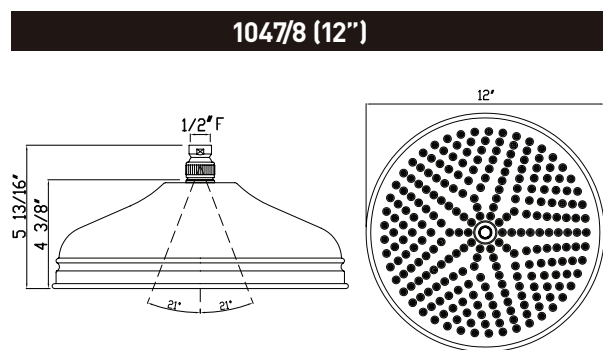

QUEBEC / MARITIMES / WESTERN CANADA
houseofrohl.ca/support
1-866-473-8442

ONTARIO
houseofrohl.ca/support
1-800-287-5354

SPECIFICATIONS

DESCRIPTION

- Single-function Rain showerhead
- Flexible calcium resistant nozzles on spray face allow for easy removal of hard water build-up
- 1/2" female inlet with swivel connection
- Serviceable faceplate except 1037/8
- Swivel ball replacement part #: 1590/8 (FINISH)
- Meets EPA WaterSense® criteria to conserve water without sacrificing performance

Bordano Anti-Cal Showerhead

ROHL Shower

- MODELS:** 1017/8 (5" Showerhead)
 1027/8 (6" Showerhead)
 1037/8 (8" Showerhead) (shown)
 1047/8 (12" Showerhead)

For warranty or additional information, contact: