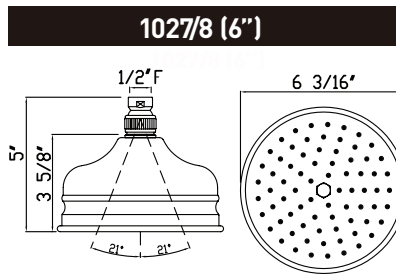

For warranty or additional information, contact:

U.S.A.
houseofrohl.com/support
1-800-777-9762

QUEBEC / MARITIMES / WESTERN CANADA
houseofrohl.ca/support
1-866-473-8442

ONTARIO
houseofrohl.ca/support
1-800-287-5354