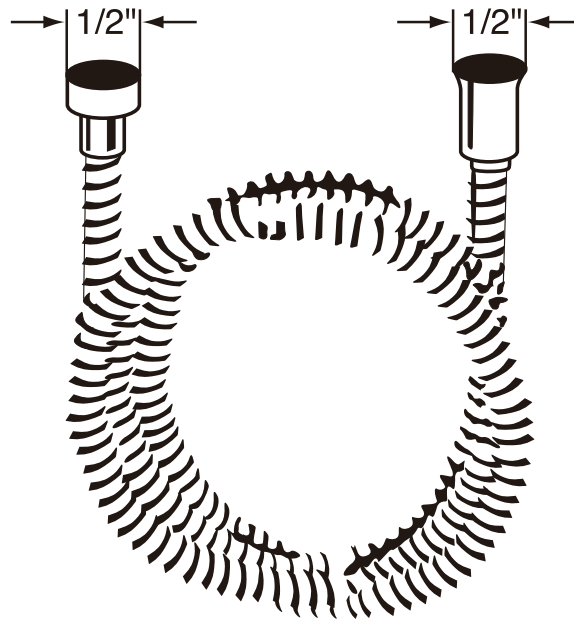

For warranty or additional information, contact:

U.S.A.
houseofrohl.com/support
1-800-777-9762

QUEBEC / MARITIMES / WESTERN CANADA
houseofrohl.ca/support
1-866-473-8442

ONTARIO
houseofrohl.ca/support
1-800-287-5354

Riobel

PERRIN & ROWE
LONDON

victoria ⊕ albert®

ROHL