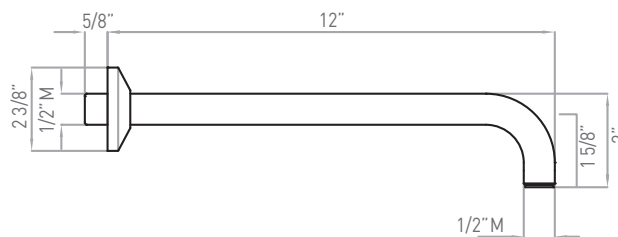

Wall Mounted Shower Arm

Rohl SPA Shower Collection

MODELS: 1120/12 (12" Shower Arm)
1120 (20" Shower Arm)

1120

1120/12

For warranty or additional information, contact:

U.S.A.
houseofrohl.com/support
1-800-777-9762