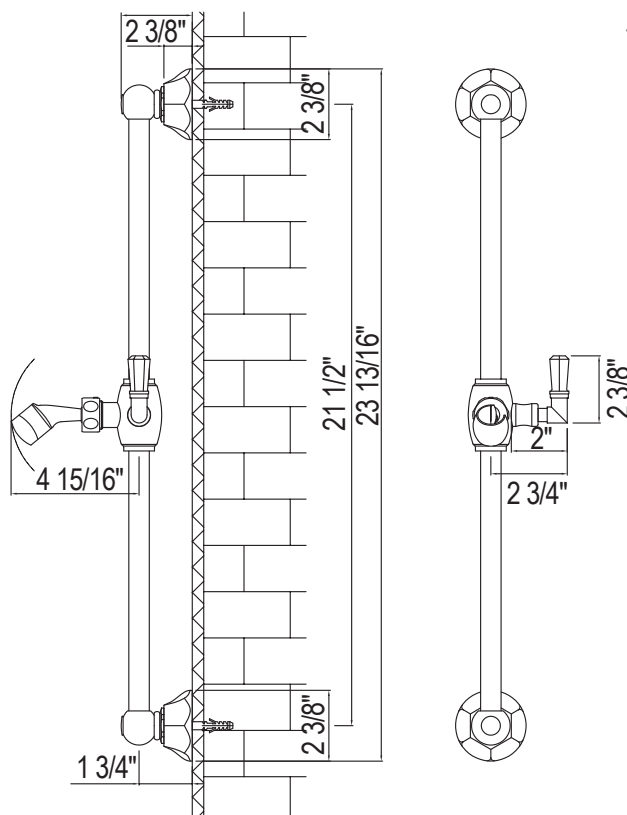

SPECIFICATIONS

DESCRIPTION

- Brass construction
- Palladian style
- Wall mount design
- 23 13/16" length
- 23/32" diameter bar
- Sliding handshower parking bracket

WARRANTY

- Most products or parts carry "Limited Warranties" against manufacturing defects. For US customers please visit houseofrohl.com/support and for Canadian customers please visit houseofrohl.ca/support for complete product and finish warranty.

Palladian Slide Bar

ROHL Transitional Palladian

MODELS: 1230

For warranty or additional information, contact:

U.S.A.
houseofrohl.com/support
1-800-777-9762

QUEBEC / MARITIMES / WESTERN CANADA
houseofrohl.ca/support
1-866-473-8442

ONTARIO
houseofrohl.ca/support
1-800-287-5354