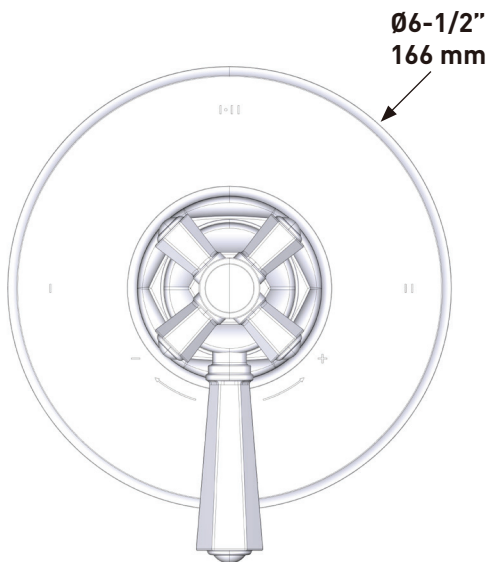

For warranty or additional information, contact:

US Customers

U.S.A.
houseofrohl.com/support
1-800-777-9762

Canadian Customers

QUEBEC / MARITIMES / WESTERN CANADA
QUÉBEC / MARITIMES / OUEST CANADIEN
QUEBEC / MARITIMOS / CANADA OCCIDENTAL
houseofrohl.ca/support
1-866-473-8442

ONTARIO
houseofrohl.ca/support
1-800-287-5354

Riobel

PERRIN & ROWE
LONDON

victoria ⊕ albert®

ROHL