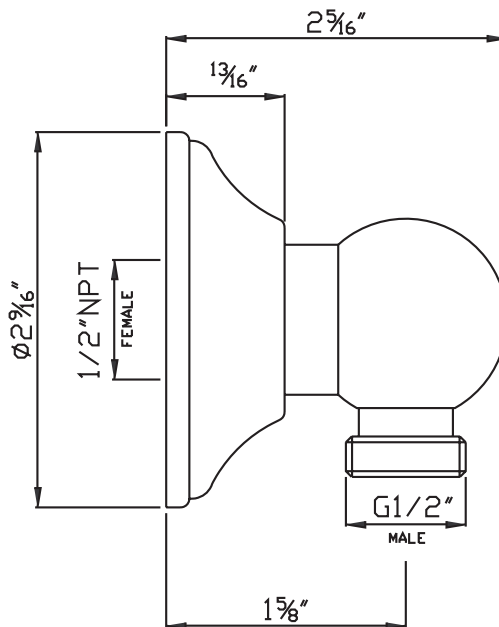

For warranty or additional information, contact:

U.S.A.
houseofrohl.com/support
1-800-777-9762

QUEBEC / MARITIMES / WESTERN CANADA
houseofrohl.ca/support
1-866-473-8442

ONTARIO
houseofrohl.ca/support
1-800-287-5354