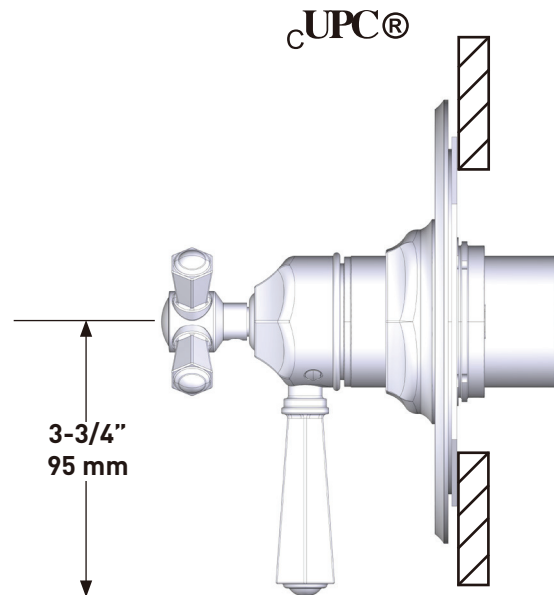

For warranty or additional information, contact:

US Customers

U.S.A.
houseofrohl.com/support
1-800-777-9762

Canadian Customers

QUEBEC / MARITIMES / WESTERN CANADA
QUÉBEC / MARITIMES / OUEST CANADIEN
QUEBEC / MARITIMOS / CANADA OCCIDENTAL
houseofrohl.ca/support
1-866-473-8442

ONTARIO
houseofrohl.ca/support
1-800-287-5354

Riobel

PERRIN & ROWE
LONDON

victoria ⊕ albert®

ROHL