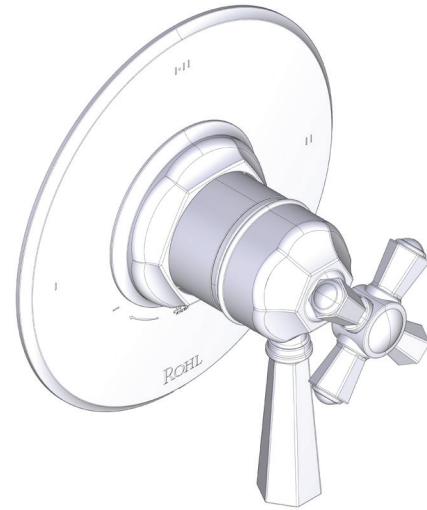

SPECIFICATIONS

DESCRIPTION

- Combines both thermostatic and pressure balance technologies
- “Set it and forget it” temperature control
- Temperature and volume control with diverter
- 2 dedicated functions and 1 shared function
- Rough-in valve sold separately:
  - Order R23 therm & pressure balance rough-in valve
  - 1-1/4" R23 extension kit available, order EXT23KIT114
  - 3/4" R23 extension kit available, order EXT23KIT34

CARTRIDGE

- 0-924 (Included)

STANDARDS

- ASME A112.18.1

WARRANTY

- Most products or parts carry “Limited Warranties” against manufacturing defects. For US customers please visit houseofrohl.com/support and for Canadian customers please visit houseofrohl.ca/support for complete product and finish warranty.

Transitional 2-Way Type T/P Coaxial Valve

CORE MODEL: TTN23W1LM