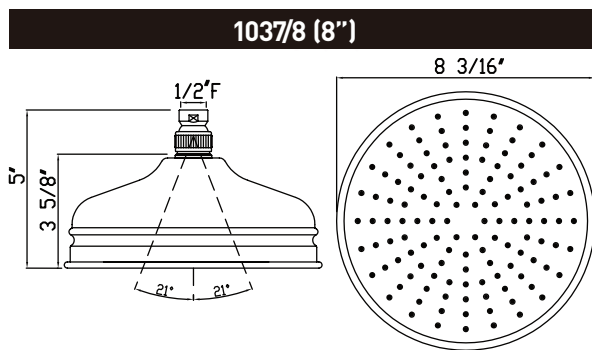

Bordano Anti-Cal Showerhead

ROHL Shower

- MODELS:** 1017/8 (5" Showerhead)
 1027/8 (6" Showerhead)
 1037/8 (8" Showerhead) (shown)
 1047/8 (12" Showerhead)

For warranty or additional information, contact: