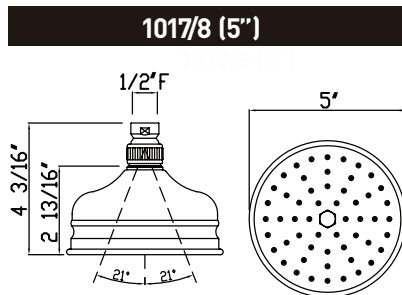

Bordano Anti-Cal Showerhead

ROHL Shower

- MODELS:** 1017/8 (5" Showerhead)
 1027/8 (6" Showerhead)
 1037/8 (8" Showerhead) (shown)
 1047/8 (12" Showerhead)

For warranty or additional information, contact: