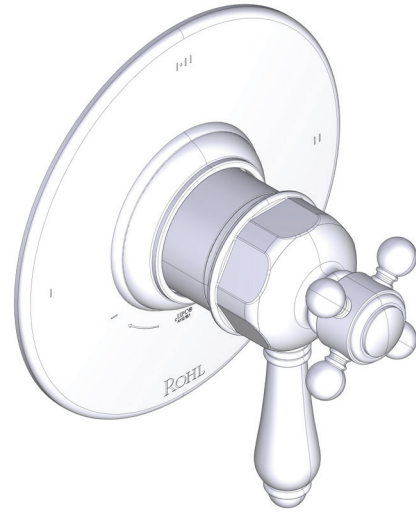

ONTARIO
houseofrohl.ca/support
1-800-287-5354

Riobel

PERRIN & ROWE
LONDON

victoria ⊕ albert®

ROHL

SPECIFICATIONS

DESCRIPTION

- Combines both thermostatic and pressure balance technologies
- “Set it and forget it” temperature control
- Temperature and volume control with diverter
- 2 dedicated functions and 1 shared function
- Rough-in valve sold separately:
 - Order R23 therm & pressure balance rough-in valve
 - 1-1/4" R23 extension kit available, order EXT23KIT114
 - 3/4" R23 extension kit available, order EXT23KIT34

1/2" Therm & Pressure Balance Trim with 3 Functions (Shared)

CORE MODEL: TTD23W1LP

For warranty or additional information, contact:

US Customers

U.S.A.
houseofrohl.com/support
1-800-777-9762

Canadian Customers

victoria ⊕ albert®

ROHL

SPECIFICATIONS

DESCRIPTION

- Solid brass construction
- Wall mounting
- 24" total length
- 3/4" diameter bar
- Country style
- Sliding handshower parking bracket

WARRANTY

- Most products or parts carry "Limited Warranties" against manufacturing defects. For US customers please visit houseofrohl.com/support and for Canadian customers please visit houseofrohl.ca/support for complete product and finish warranty.