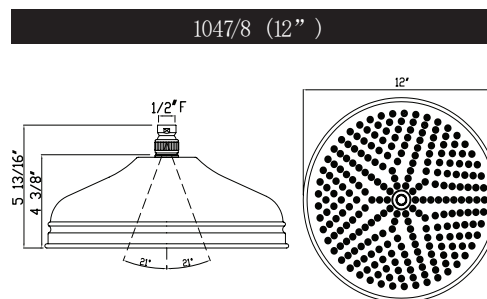

Pour la garantie ou des informations supplémentaires, contactez:

U.S.A.
houseofrohl.com/support
1-800-777-9762

QUÉBEC / MARITIMES / OUEST CANADIEN
houseofrohl.ca/support
1-866-473-8442

ONTARIO
houseofrohl.ca/support
1-800-287-5354