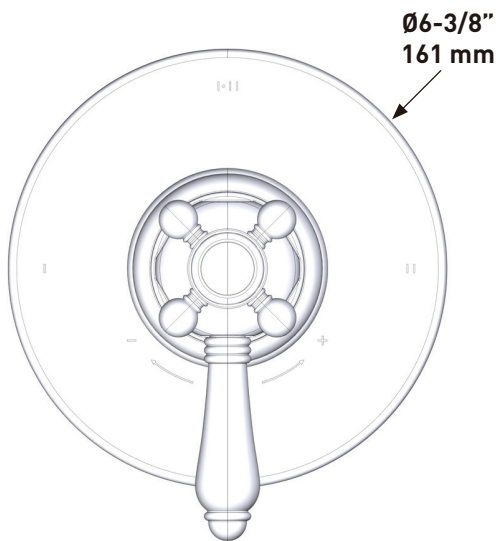

For warranty or additional information, contact:

US Customers

U.S.A.
houseofrohl.com/support
1-800-777-9762

Canadian Customers

QUEBEC / MARITIMES / WESTERN CANADA
QUÉBEC / MARITIMES / OUEST CANADIEN
QUEBEC / MARITIMOS / CANADA OCCIDENTAL
houseofrohl.ca/support
1-866-473-8442

ONTARIO
houseofrohl.ca/support
1-800-287-5354

Riobel

PERRIN & ROWE
LONDON

victoria ⊕ albert®

ROHL