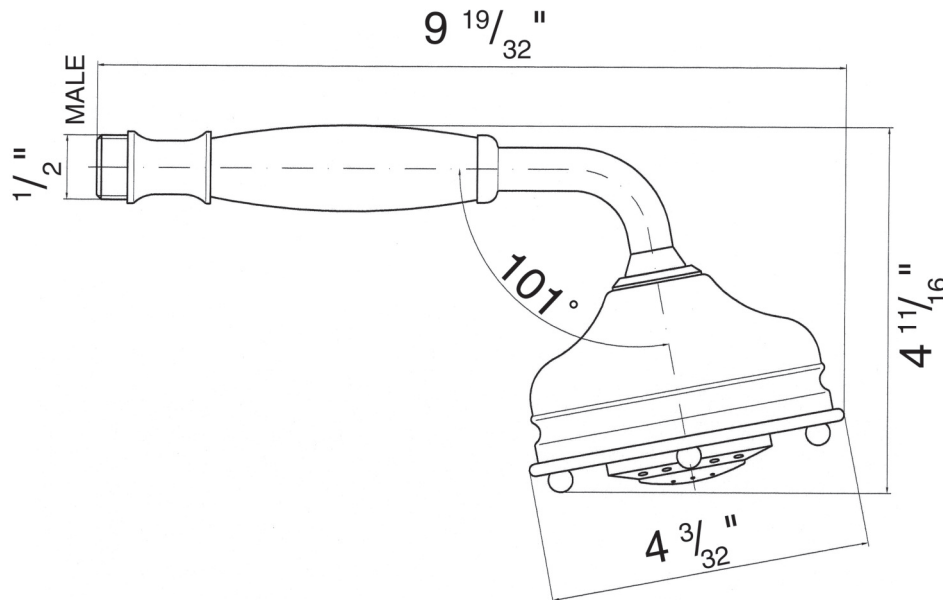

For warranty or additional information, contact:

US Customers

U.S.A.
houseofrohl.com/support
1-800-777-9762

Canadian Customers

QUEBEC / MARITIMES / WESTERN CANADA
QUÉBEC / MARITIMES / OUEST CANADIEN
QUEBEC / MARITIMOS / CANADA OCCIDENTAL
houseofrohl.ca/support
1-866-473-8442

ONTARIO
houseofrohl.ca/support
1-800-287-5354