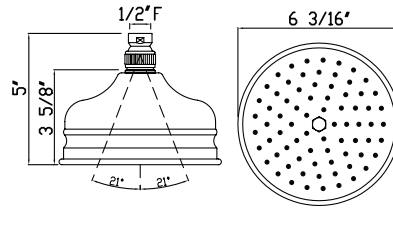

victoria ⊕ albert®

ROHL

SPECIFICATIONS

DESCRIPTION

- Solid brass construction
- Wall mounting
- 24" total length
- 3/4" diameter bar
- Country style
- Sliding handshower parking bracket

WARRANTY

- Most products or parts carry "Limited Warranties" against manufacturing defects. For US customers please visit houseofrohl.com/support and for Canadian customers please visit houseofrohl.ca/support for complete product and finish warranty.

Bordano Anti-Cal Showerhead

ROHL Shower

- MODELS:** 1017/8 (5" Showerhead)
 1027/8 (6" Showerhead)
 1037/8 (8" Showerhead) [shown]
 1047/8 (12" Showerhead)

1017/8 (5")

1027/8 (6")

1037/8 (8")

1047/8 (12")

For warranty or additional information, contact: