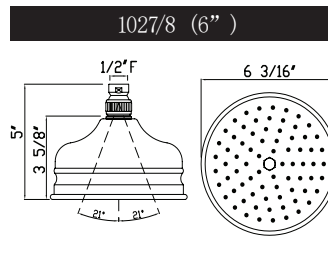

Pour la garantie ou des informations supplémentaires, contactez:

U.S.A.
houseofrohl.com/support
1-800-777-9762

QUÉBEC / MARITIMES / OUEST CANADIEN
houseofrohl.ca/support
1-866-473-8442

ONTARIO
houseofrohl.ca/support
1-800-287-5354