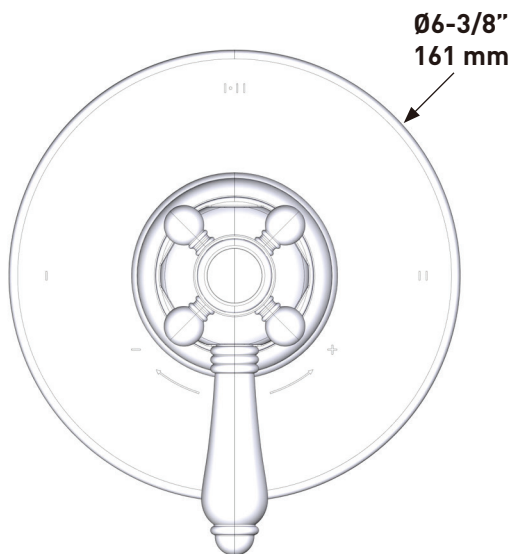

For warranty or additional information, contact:

US Customers

U.S.A.
houseofrohl.com/support
1-800-777-9762

Canadian Customers

QUEBEC / MARITIMES / WESTERN CANADA
QUÉBEC / MARITIMES / OUEST CANADIEN
QUEBEC / MARITIMOS / CANADA OCCIDENTAL
houseofrohl.ca/support
1-866-473-8442

ONTARIO
houseofrohl.ca/support
1-800-287-5354

Riobel

PERRIN & ROWE
LONDON

victoria ⊕ albert®

ROHL