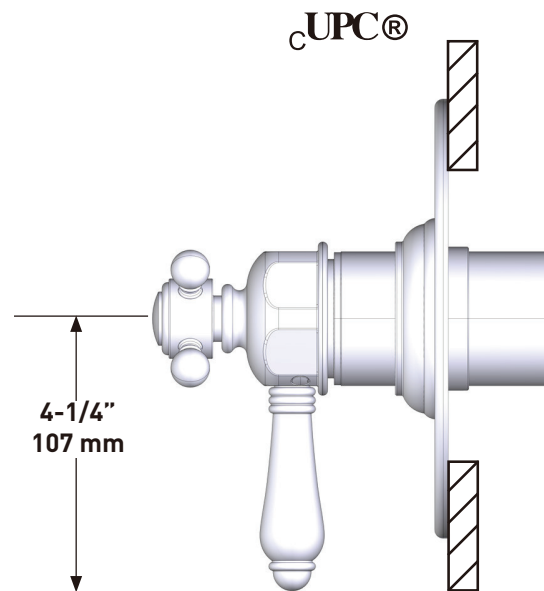

For warranty or additional information, contact:

US Customers

U.S.A.
houseofrohl.com/support
1-800-777-9762

Canadian Customers

QUEBEC / MARITIMES / WESTERN CANADA
QUÉBEC / MARITIMES / OUEST CANADIEN
QUEBEC / MARITIMOS / CANADA OCCIDENTAL
houseofrohl.ca/support
1-866-473-8442

ONTARIO
houseofrohl.ca/support
1-800-287-5354

Riobel

PERRIN & ROWE
LONDON

victoria ⊕ albert®

ROHL