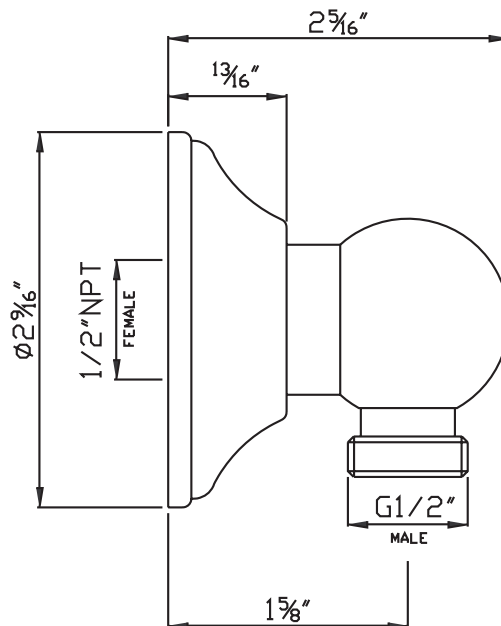

For warranty or additional information, contact:

U.S.A.
houseofrohl.com/support
1-800-777-9762

QUEBEC / MARITIMES / WESTERN CANADA
houseofrohl.ca/support
1-866-473-8442

ONTARIO
houseofrohl.ca/support
1-800-287-5354