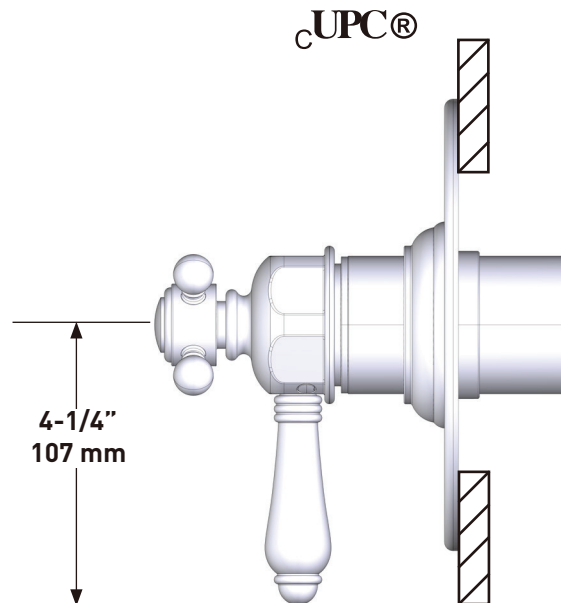

For warranty or additional information, contact:

US Customers

U.S.A.
houseofrohl.com/support
1-800-777-9762

Canadian Customers

QUEBEC / MARITIMES / WESTERN CANADA
QUÉBEC / MARITIMES / OUEST CANADIEN
QUEBEC / MARITIMOS / CANADA OCCIDENTAL
houseofrohl.ca/support
1-866-473-8442

ONTARIO
houseofrohl.ca/support
1-800-287-5354

Riobel

PERRIN & ROWE
LONDON

victoria ⊕ albert®

ROHL