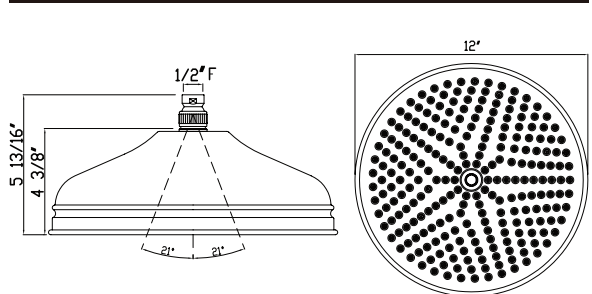

victoria ⊕ albert®

ROHL

SPECIFICATIONS

DESCRIPTION

- Solid brass construction
- Wall mounting
- 24" total length
- 3/4" diameter bar
- Country style
- Sliding handshower parking bracket

WARRANTY

- Most products or parts carry "Limited Warranties" against manufacturing defects. For US customers please visit houseofrohl.com/support and for Canadian customers please visit houseofrohl.ca/support for complete product and finish warranty.

Bordano Anti-Cal Showerhead

ROHL Shower

- MODELS:** 1017/8 (5" Showerhead)
 1027/8 (6" Showerhead)
 1037/8 (8" Showerhead) [shown]
 1047/8 (12" Showerhead)

1017/8 (5")

1027/8 (6")

1037/8 (8")

1047/8 (12")

For warranty or additional information, contact: