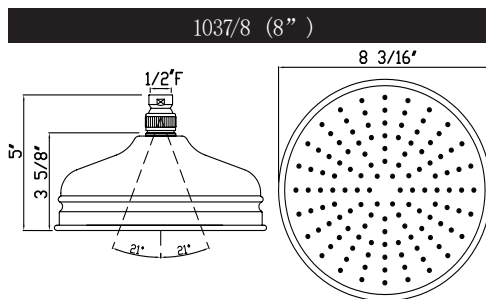

Pour la garantie ou des informations supplémentaires, contactez:

U.S.A.
houseofrohl.com/support
1-800-777-9762

QUÉBEC / MARITIMES / OUEST CANADIEN
houseofrohl.ca/support
1-866-473-8442

ONTARIO
houseofrohl.ca/support
1-800-287-5354