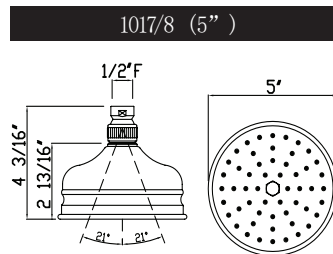

Pour la garantie ou des informations supplémentaires, contactez:

U.S.A.
houseofrohl.com/support
1-800-777-9762

QUÉBEC / MARITIMES / OUEST CANADIEN
houseofrohl.ca/support
1-866-473-8442

ONTARIO
houseofrohl.ca/support
1-800-287-5354