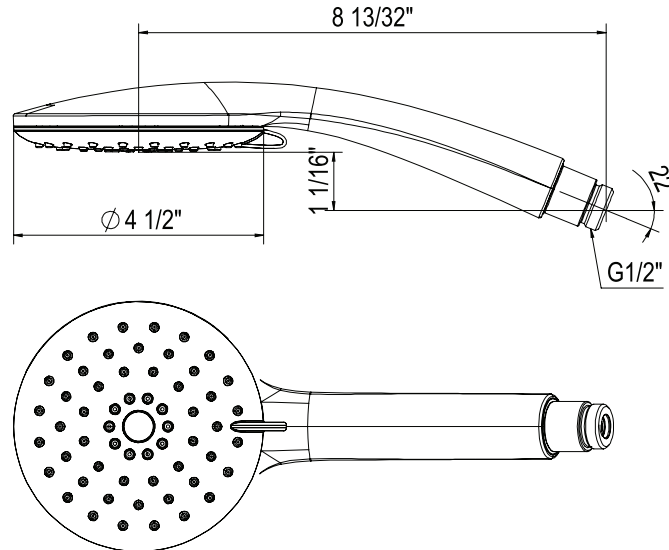

For warranty or additional information, contact:

US Customers

U.S.A.
houseofrohl.com/support
1-800-777-9762

Canadian Customers

QUEBEC / MARITIMES / WESTERN CANADA
QUÉBEC / MARITIMES / OUEST CANADIEN
QUEBEC / MARITIMOS / CANADA OCCIDENTAL
houseofrohl.ca/support
1-866-473-8442

ONTARIO
houseofrohl.ca/support
1-800-287-5354