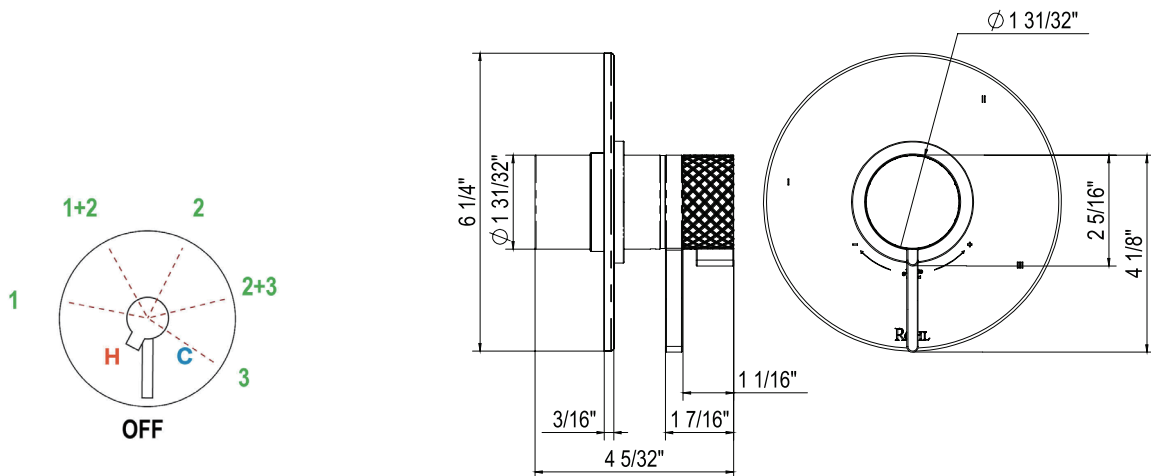

For warranty or additional information, contact:

U.S.A.
houseofrohl.com/support
1-800-777-9762

QUEBEC / MARITIMES / WESTERN CANADA
houseofrohl.ca/support
1-866-473-8442

ONTARIO
houseofrohl.ca/support
1-800-287-5354