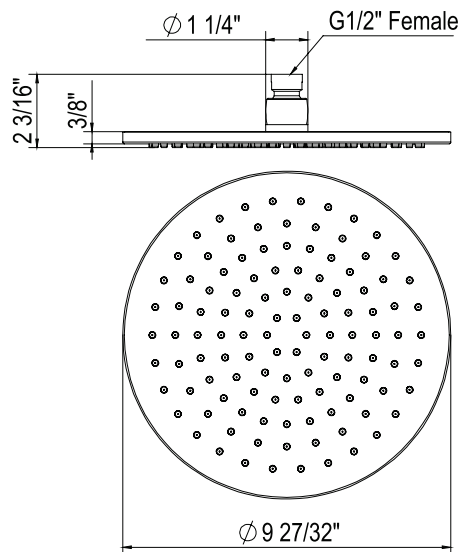

For warranty or additional information, contact:

U.S.A.
houseofrohl.com/support
1-800-777-9762

QUEBEC / MARITIMES / WESTERN CANADA
houseofrohl.ca/support
1-866-473-8442

ONTARIO
houseofrohl.ca/support
1-800-287-5354

Riobel

PERRIN & ROWE
LONDON

victoria ⊕ albert®

ROHL