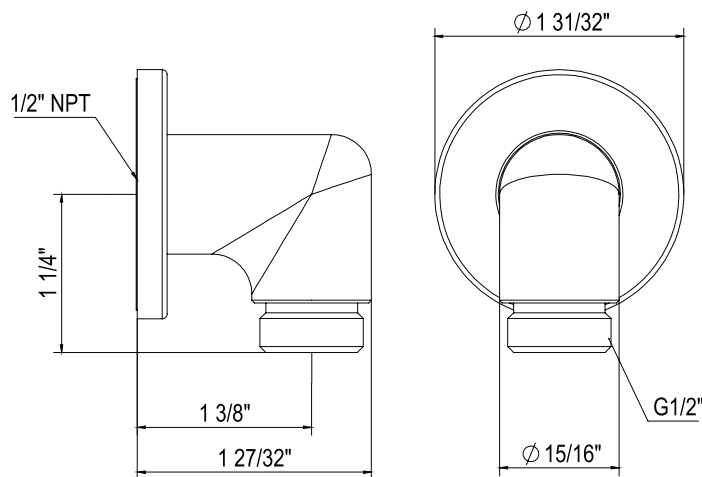

For warranty or additional information, contact:

U.S.A.
houseofrohl.com/support
1-800-777-9762

QUEBEC / MARITIMES / WESTERN CANADA
houseofrohl.ca/support
1-866-473-8442

ONTARIO
houseofrohl.ca/support
1-800-287-5354