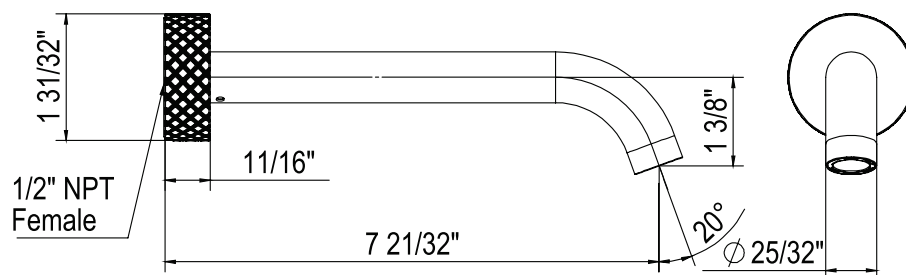

Pour la garantie ou des informations supplémentaires, contactez:

U.S.A.
houseofrohl.com/support
1-800-777-9762

QUÉBEC / MARITIMES / OUEST CANADIEN
houseofrohl.ca/support
1-866-473-8442

ONTARIO
houseofrohl.ca/support
1-800-287-5354

Riobel

PERRIN & ROWE
LONDON

victoria ⊕ albert®

ROHL