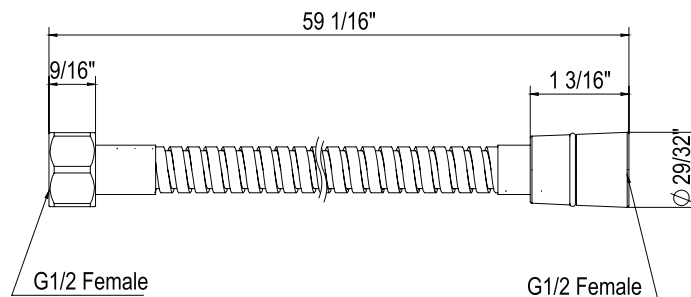

For warranty or additional information, contact:

U.S.A.
houseofrohl.com/support
1-800-777-9762

QUEBEC / MARITIMES / WESTERN CANADA
houseofrohl.ca/support
1-866-473-8442

ONTARIO
houseofrohl.ca/support
1-800-287-5354