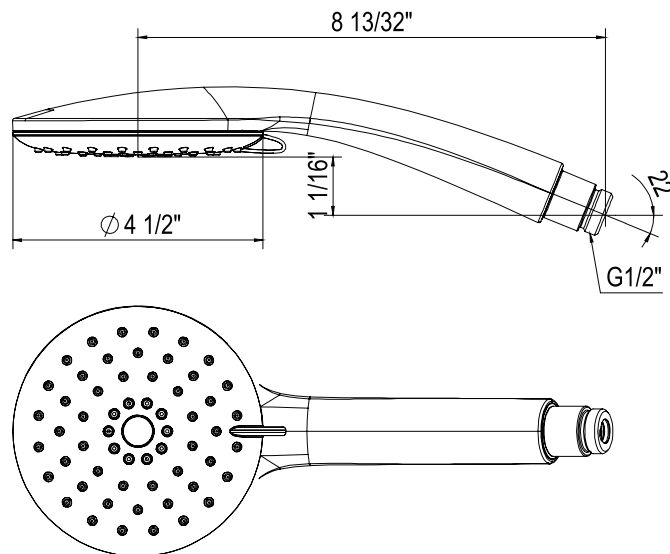

SPECIFICATIONS

DESCRIPTION

- Complements Tenerife™ collection and other transitional designs
- 3-function spray patterns
  - Rain
  - Rain/Massage
  - Massage
- 1/2" male connection
- Matches: 310127 Shower Bar

FLOW

- Flow rate 1.75 GPM at 60 PSI (CEC compliant)

WARRANTY

- Most products or parts carry "Limited Warranties" against manufacturing defects. For US customers please visit houseofrohl.com/support and for Canadian customers please visit houseofrohl.ca/support for complete product and finish warranty.

3-Function 5" Handshower

MODELS: 50126HS3

For warranty or additional information, contact:

U.S.A.
houseofrohl.com/support
1-800-777-9762

QUEBEC / MARITIMES / WESTERN CANADA
houseofrohl.ca/support
1-866-473-8442

ONTARIO
houseofrohl.ca/support
1-800-287-5354