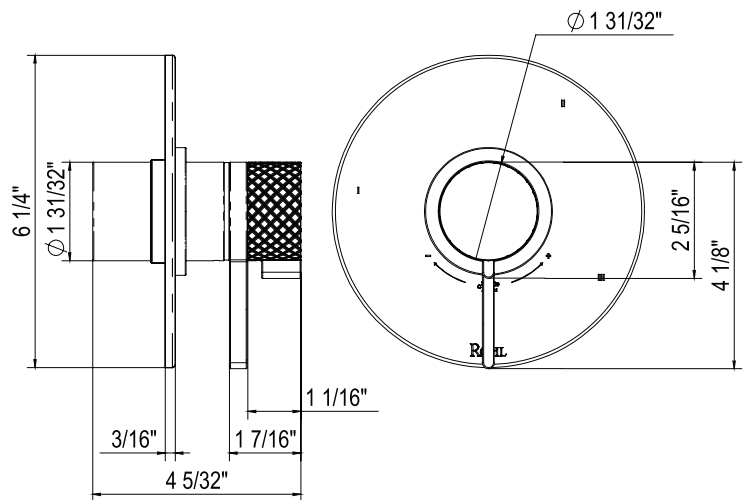

Pour la garantie ou des informations supplémentaires, contactez:

U.S.A.
houseofrohl.com/support
1-800-777-9762

QUÉBEC / MARITIMES / OUEST CANADIEN
houseofrohl.ca/support
1-866-473-8442

ONTARIO
houseofrohl.ca/support
1-800-287-5354

Riobel

PERRIN & ROWE
LONDON

victoria ⊕ albert®

ROHL