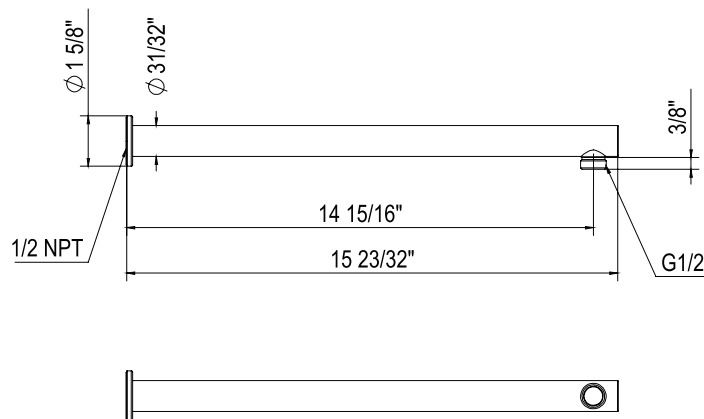

SPECIFICATIONS

DESCRIPTION

- Complements Tenerife™ collection and other transitional designs
- 1/2" female inlet, 1/2" male outlet
- Brass construction

WARRANTY

- Most products or parts carry "Limited Warranties" against manufacturing defects. For US customers please visit houseofrohl.com/support and for Canadian customers please visit houseofrohl.ca/support for complete product and finish warranty.

15" Reach Wall Mount Shower Arm

MODELS: 150127SA

For warranty or additional information, contact:

U.S.A.
houseofrohl.com/support
1-800-777-9762

QUEBEC / MARITIMES / WESTERN CANADA
houseofrohl.ca/support
1-866-473-8442

ONTARIO
houseofrohl.ca/support
1-800-287-5354