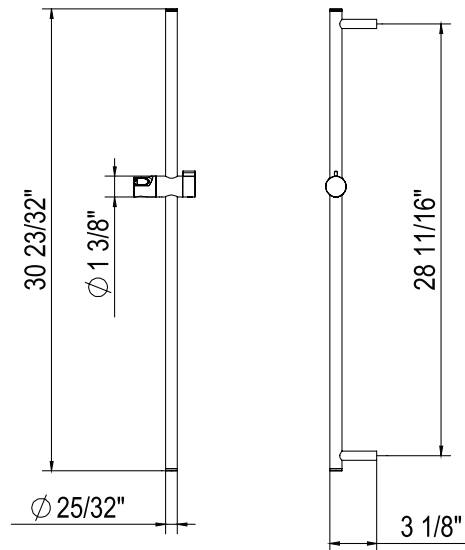

SPECIFICATIONS

DESCRIPTION

- Complements Tenerife™ collection and other transitional designs
- Length cannot be cut down
- Slide bar only
- Brass construction

WARRANTY

- Most products or parts carry "Limited Warranties" against manufacturing defects. For US customers please visit houseofrohl.com/support and for Canadian customers please visit houseofrohl.ca/support for complete product and finish warranty.

31" Slide Bar

MODELS: 310127SB

For warranty or additional information, contact:

U.S.A.
houseofrohl.com/support
1-800-777-9762

QUEBEC / MARITIMES / WESTERN CANADA
houseofrohl.ca/support
1-866-473-8442

ONTARIO
houseofrohl.ca/support
1-800-287-5354

Riobel

PERRIN & ROWE
LONDON

victoria ⊕ albert®

ROHL