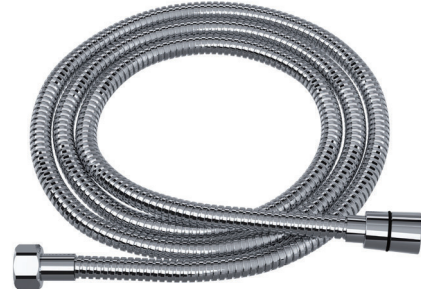

SPECIFICATIONS

DESCRIPTION

- Brass outer coil
- Double spiral
- PVC lining
- Does not warp or stretch
- 1/2" female connections (from 16295 spec)

WARRANTY

- Most products or parts carry "Limited Warranties" against manufacturing defects. For US customers please visit houseofrohl.com/support and for Canadian customers please visit houseofrohl.ca/support for complete product and finish warranty.