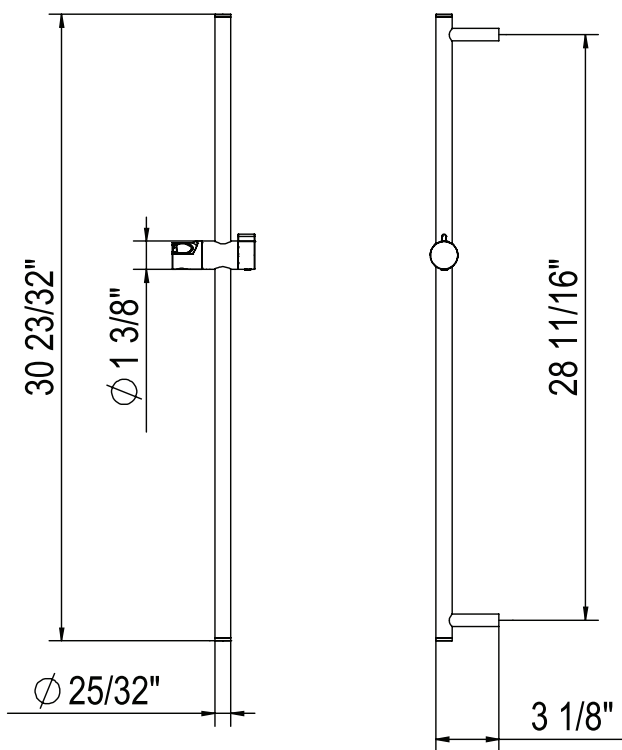

SPÉCIFICATIONS

DESCRIPTION

- Se coordonne avec la collection Tenerife^{MC} et d'autres styles transitionnels
- La longueur du produit ne peut être réduite
- Barre coulissante seulement
- Fabrication en laiton

GARANTIE

- La plupart des produits ou pièces comprend des «garanties limitées» contre les défauts de fabrication. Pour les clients des États-Unis: veuillez consulter houseofrohl.com/support; Pour les clients du Canada : veuillez consulter houseofrohl.ca/support pour connaître les conditions complètes de la garantie des produits et finis.

Barre coulissante de 31 po

MODÈLES : 310127SB

For warranty or additional information, contact:

US Customers

U.S.A.
houseofrohl.com/support
1-800-777-9762

QUEBEC / MARITIMES / WESTERN CANADA
QUÉBEC / MARITIMES / OUEST CANADIEN
QUEBEC / MARITIMOS / CANADA OCCIDENTAL
houseofrohl.ca/support
1-866-473-8442

Canadian Customers

ONTARIO
houseofrohl.ca/support
1-800-287-5354