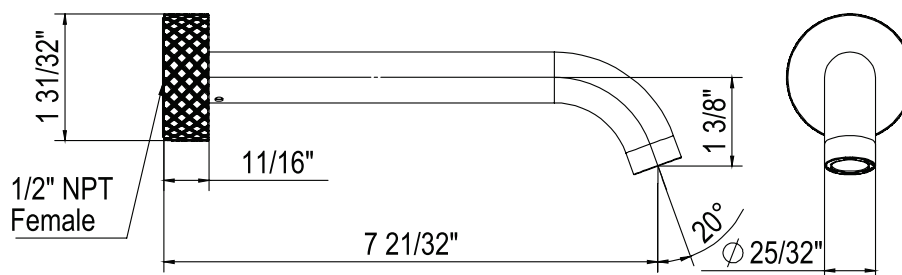

For warranty or additional information, contact:

U.S.A.
houseofrohl.com/support
1-800-777-9762

QUEBEC / MARITIMES / WESTERN CANADA
houseofrohl.ca/support
1-866-473-8442

ONTARIO
houseofrohl.ca/support
1-800-287-5354

Riobel

PERRIN & ROWE
LONDON

victoria ⊕ albert®

ROHL