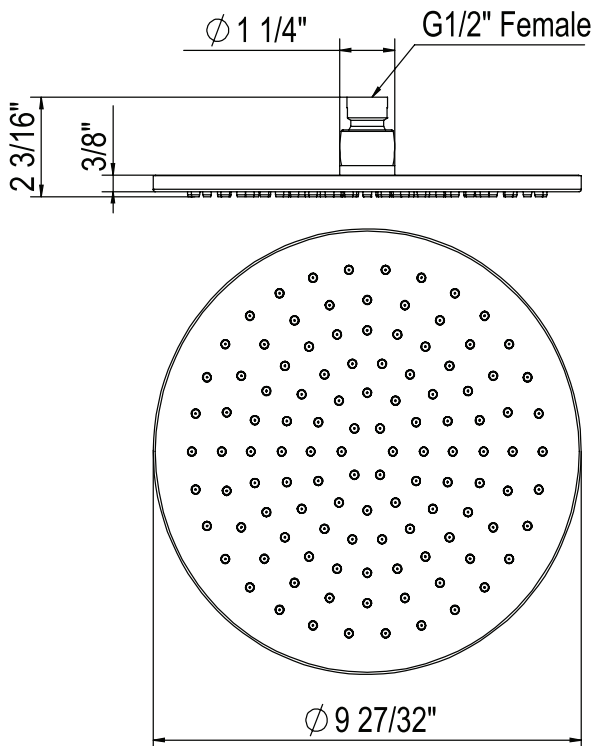

SPÉCIFICATIONS

DESCRIPTION

- Plaque de recouvrement de 9 27/32 po
- Fabrication en plastique ABS
- Buses en élastomère pour un nettoyage facile des dépôts calcaires
- Se coordonne avec : Designs modernes et transitionnels
- Entrée femelle de 1/2 po avec raccord pivotant

DÉBIT

- 6,8 L/min (1,8 gpm) à 60 psi (conforme aux normes de la CEC)

GARANTIE

- La plupart des produits ou pièces comprend des «garanties limitées» contre les défauts de fabrication. Pour les clients des États-Unis : veuillez consulter houseofrohl.com/support; Pour les clients du Canada : veuillez consulter houseofrohl.ca/support pour connaître les conditions complètes de la garantie des produits et finis.

Pomme de douche Jet de pluie de 10 po

MODÈLES : 100126RS1

Pour la garantie ou des informations supplémentaires, contactez:

U.S.A.
houseofrohl.com/support
1-800-777-9762

QUÉBEC / MARITIMES / OUEST CANADIEN
houseofrohl.ca/support
1-866-473-8442

ONTARIO
houseofrohl.ca/support
1-800-287-5354

Riobel

PERRIN & ROWE
LONDON

victoria ⊕ albert®

ROHL