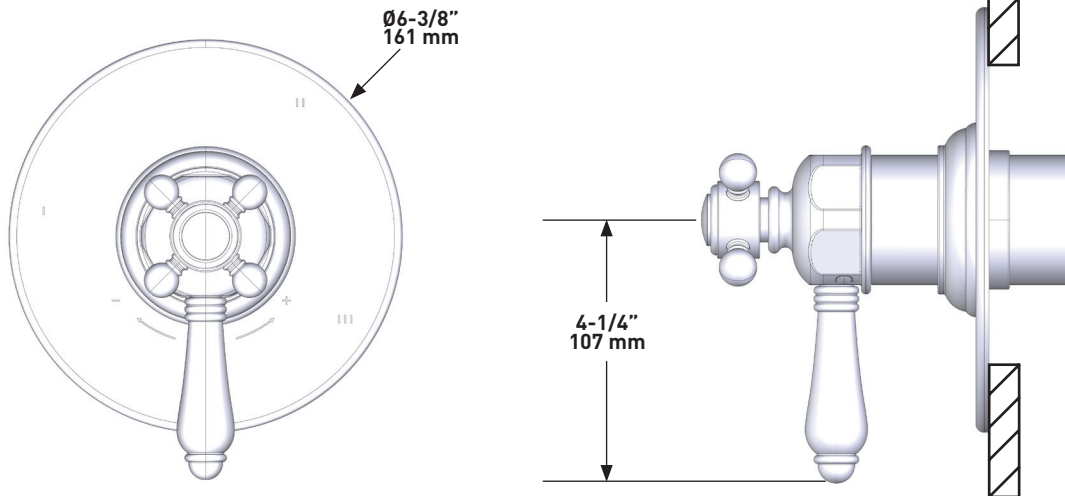

For warranty or additional information, contact:

U.S.A.
houseofrohl.com/support
1-800-777-9762

QUEBEC / MARITIMES / WESTERN CANADA
houseofrohl.ca/support
1-866-473-8442

ONTARIO
houseofrohl.ca/support
1-800-287-5354

Riobel

PERRIN & ROWE®
LONDON

victoria ⊕ albert®

ROHL