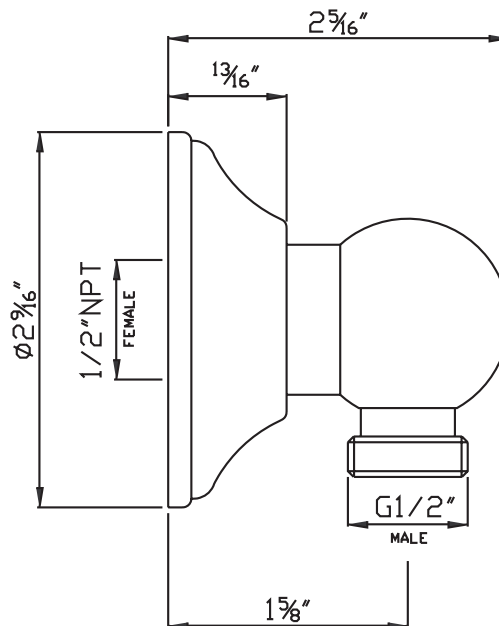

For warranty or additional information, contact:

U.S.A.
houseofrohl.com/support
1-800-777-9762

QUEBEC / MARITIMES / WESTERN CANADA
houseofrohl.ca/support
1-866-473-8442

ONTARIO
houseofrohl.ca/support
1-800-287-5354