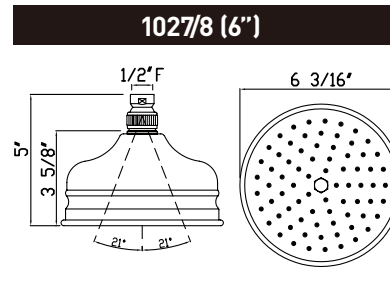

For warranty or additional information, contact:

U.S.A.
houseofrohl.com/support
1-800-777-9762

QUEBEC / MARITIMES / WESTERN CANADA
houseofrohl.ca/support
1-866-473-8442

ONTARIO
houseofrohl.ca/support
1-800-287-5354