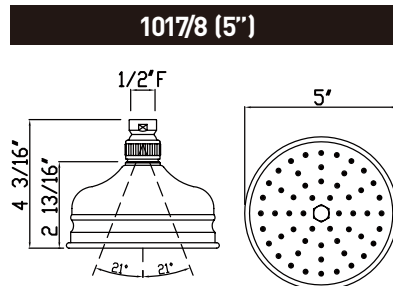

For warranty or additional information, contact:

U.S.A.
houseofrohl.com/support
1-800-777-9762

QUEBEC / MARITIMES / WESTERN CANADA
houseofrohl.ca/support
1-866-473-8442

ONTARIO
houseofrohl.ca/support
1-800-287-5354