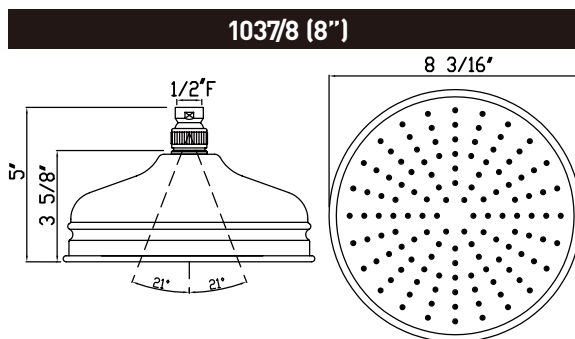

For warranty or additional information, contact:

U.S.A.
houseofrohl.com/support
1-800-777-9762

QUEBEC / MARITIMES / WESTERN CANADA
houseofrohl.ca/support
1-866-473-8442

ONTARIO
houseofrohl.ca/support
1-800-287-5354