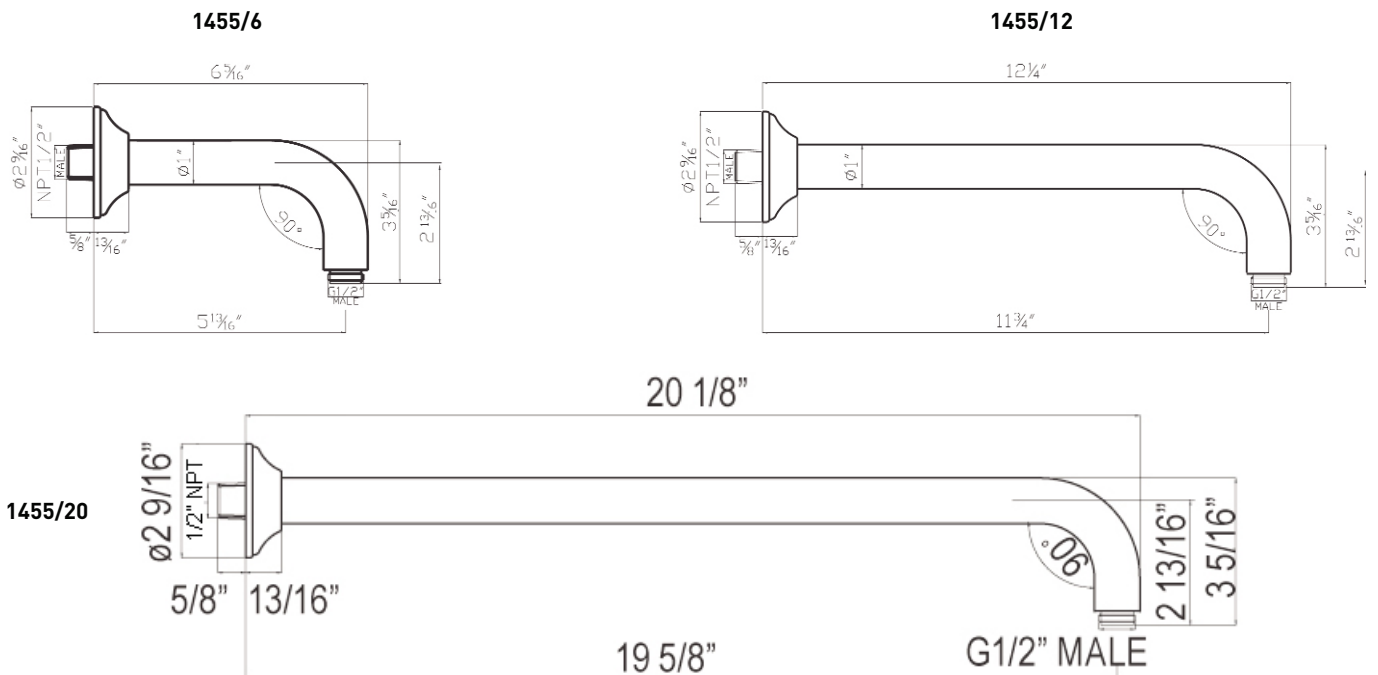

For warranty or additional information, contact:

U.S.A.
houseofrohl.com/support
1-800-777-9762

QUEBEC / MARITIMES / WESTERN CANADA
houseofrohl.ca/support
1-866-473-8442

ONTARIO
houseofrohl.ca/support
1-800-287-5354