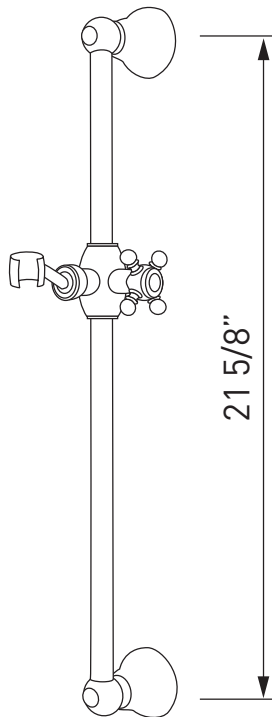

For warranty or additional information, contact:

U.S.A.
houseofrohl.com/support
1-800-777-9762

QUEBEC / MARITIMES / WESTERN CANADA
houseofrohl.ca/support
1-866-473-8442

ONTARIO
houseofrohl.ca/support
1-800-287-5354

Riobel

PERRIN & ROWE
LONDON

victoria ⊕ albert®

ROHL