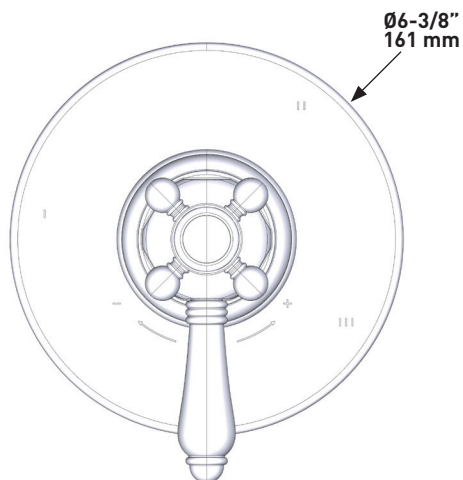

Pour la garantie ou des informations supplémentaires, contactez:

U.S.A.
houseofrohl.com/support
1-800-777-9762

QUÉBEC / MARITIMES / OUEST CANADIEN
houseofrohl.ca/support
1-866-473-8442

ONTARIO
houseofrohl.ca/support
1-800-287-5354