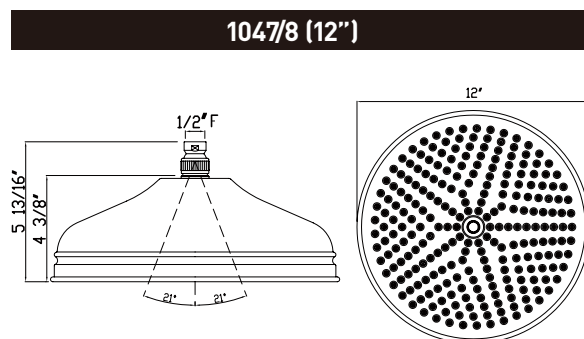

For warranty or additional information, contact:

U.S.A.
houseofrohl.com/support
1-800-777-9762

QUEBEC / MARITIMES / WESTERN CANADA
houseofrohl.ca/support
1-866-473-8442

ONTARIO
houseofrohl.ca/support
1-800-287-5354