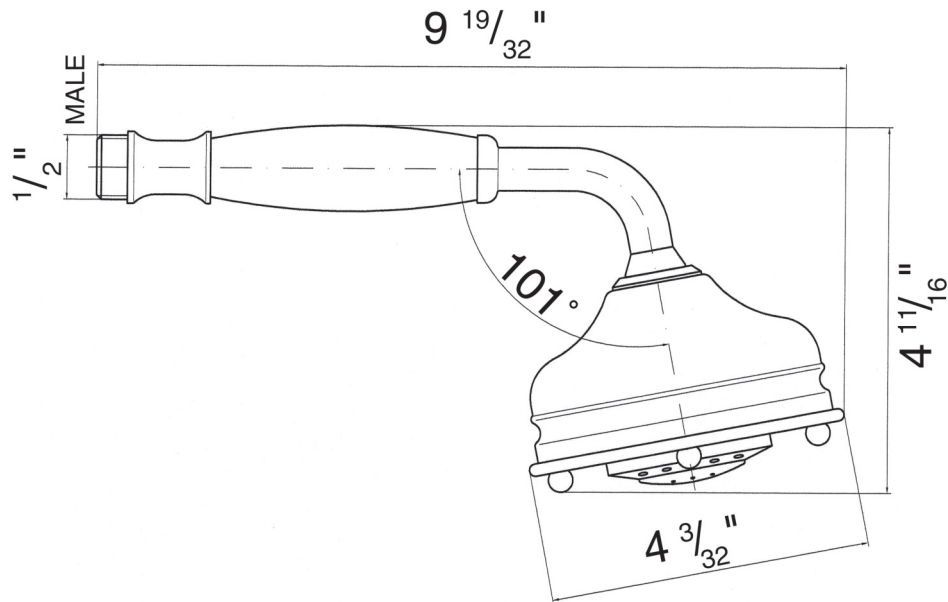

For warranty or additional information, contact:

U.S.A.
houseofrohl.com/support
1-800-777-9762

QUEBEC / MARITIMES / WESTERN CANADA
houseofrohl.ca/support
1-866-473-8442

ONTARIO
houseofrohl.ca/support
1-800-287-5354