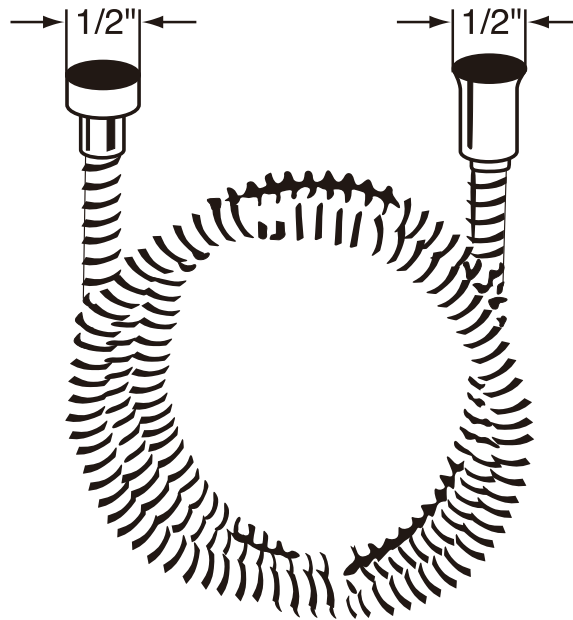

For warranty or additional information, contact:

U.S.A.
houseofrohl.com/support
1-800-777-9762

QUEBEC / MARITIMES / WESTERN CANADA
houseofrohl.ca/support
1-866-473-8442

ONTARIO
houseofrohl.ca/support
1-800-287-5354

Riobel

PERRIN & ROWE
LONDON

victoria ⊕ albert®

ROHL