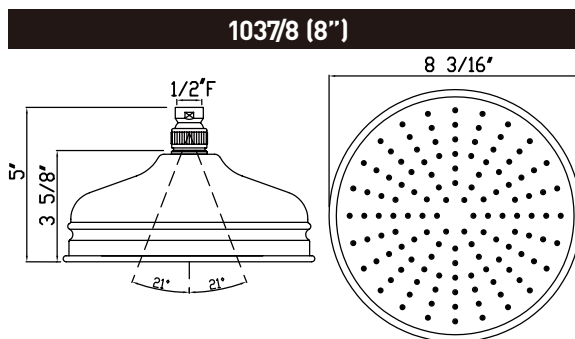

### Bordano Anti-Cal Showerhead

ROHL Shower

- MODELS:** 1017/8 (5" Showerhead)  
 1027/8 (6" Showerhead)  
 1037/8 (8" Showerhead) [shown]  
 1047/8 (12" Showerhead)

For warranty or additional information, contact: