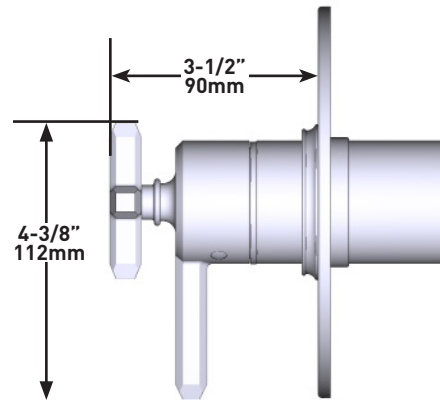

Pour la garantie ou des informations supplémentaires, contactez:

U.S.A.
houseofrohl.com/support
1-800-777-9762

QUÉBEC / MARITIMES / OUEST CANADIEN
houseofrohl.ca/support
1-866-473-8442

ONTARIO
houseofrohl.ca/support
1-800-287-5354

Riobel

PERRIN & ROWE
LONDON

victoria ⊕ albert®

ROHL