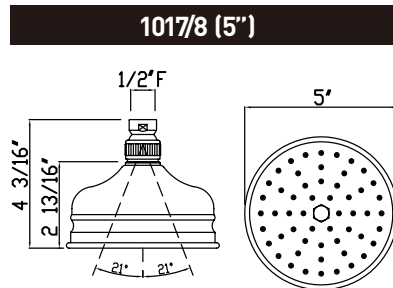

### Bordano Anti-Cal Showerhead

ROHL Shower

- MODELS:** 1017/8 (5" Showerhead)  
 1027/8 (6" Showerhead)  
 1037/8 (8" Showerhead) [shown]  
 1047/8 (12" Showerhead)

For warranty or additional information, contact: