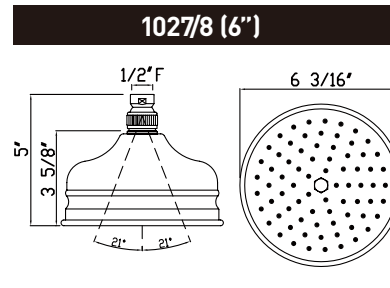

### Bordano Anti-Cal Showerhead

ROHL Shower

- MODELS:** 1017/8 (5" Showerhead)  
 1027/8 (6" Showerhead)  
 1037/8 (8" Showerhead) [shown]  
 1047/8 (12" Showerhead)

For warranty or additional information, contact: