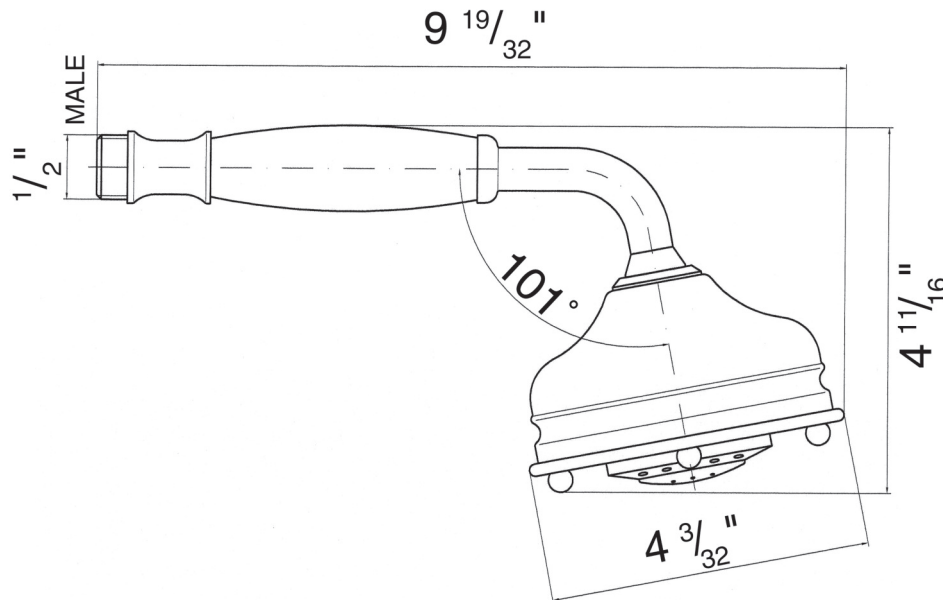

Douche à main classique à 3 fonctions

Collection pour douche spa ROHL

MODÈLES : 1151/8 (Douche à main seulement avec poignée en laiton)
1150/8 (Douche à main seulement avec poignée en résine)