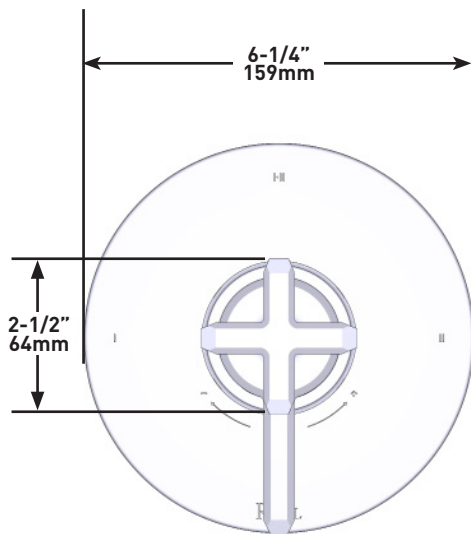

Pour la garantie ou des informations supplémentaires, contactez:

U.S.A.
houseofrohl.com/support
1-800-777-9762

QUÉBEC / MARITIMES / OUEST CANADIEN
houseofrohl.ca/support
1-866-473-8442

ONTARIO
houseofrohl.ca/support
1-800-287-5354

Riobel

PERRIN & ROWE
LONDON

victoria ⊕ albert®

ROHL