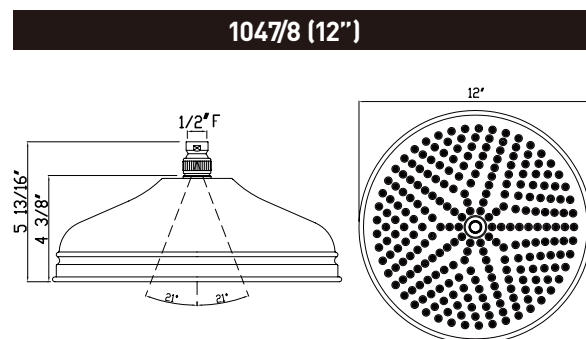

### Bordano Anti-Cal Showerhead

ROHL Shower

- MODELS:** 1017/8 (5" Showerhead)  
 1027/8 (6" Showerhead)  
 1037/8 (8" Showerhead) [shown]  
 1047/8 (12" Showerhead)

For warranty or additional information, contact: