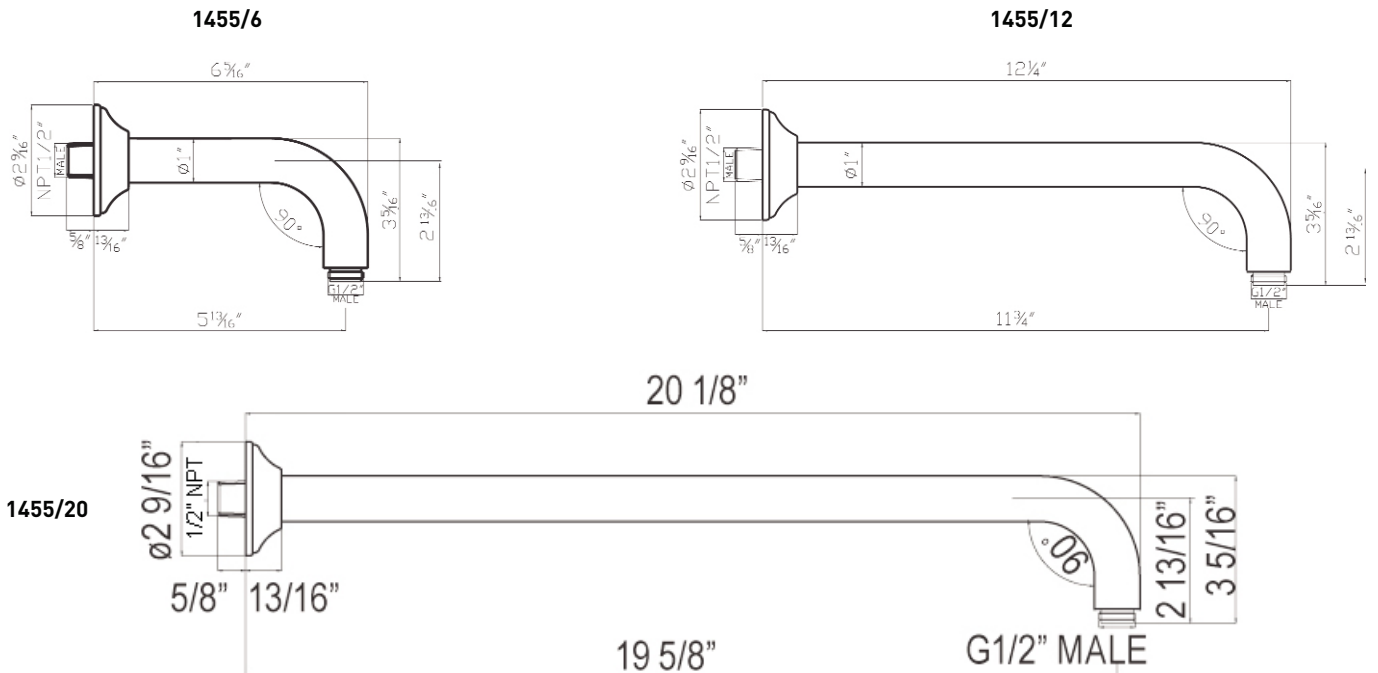

### Wall Mounted Shower Arm

Rohl Shower Collection

**MODELS:** 1455/6 (6" Shower Arm)  
1455/12 (12" Shower Arm)  
1455/20 (20" Shower Arm)

For warranty or additional information, contact:

U.S.A.  
[houseofrohl.com/support](http://houseofrohl.com/support)  
 1-800-777-9762