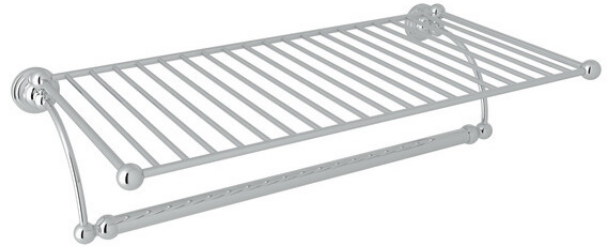

DESCRIPTION

- Highest quality brass construction
- Mounting hardware included
- Hotel style towel shelf and bar
- 11 5/8" projection
- Towel rack with rail for hanging towels

WARRANTY

- Most products or parts carry "Limited Warranties" against manufacturing defects. For US customers please visit houseofrohl.com/support and for Canadian customers please visit houseofrohl.ca/support for complete product and finish warranty.

SPECIFICATIONS

Wall Mounted Hotel Style Towel Shelf

MODELS: U.6961

For warranty or additional information, contact:

U.S.A.
houseofrohl.com/support
1-800-777-9762

QUEBEC / MARITIMES / WESTERN CANADA
houseofrohl.ca/support
1-866-473-8442

ONTARIO
houseofrohl.ca/support
1-800-287-5354

DESCRIPTION

- Fabrication en laiton de la plus haute qualité
- Quincaillerie d'installation incluse
- Étagère et barre à serviettes de style hôtel
- Profondeur totale de 11 5/8 po
- Porte-serviettes avec barre à serviette