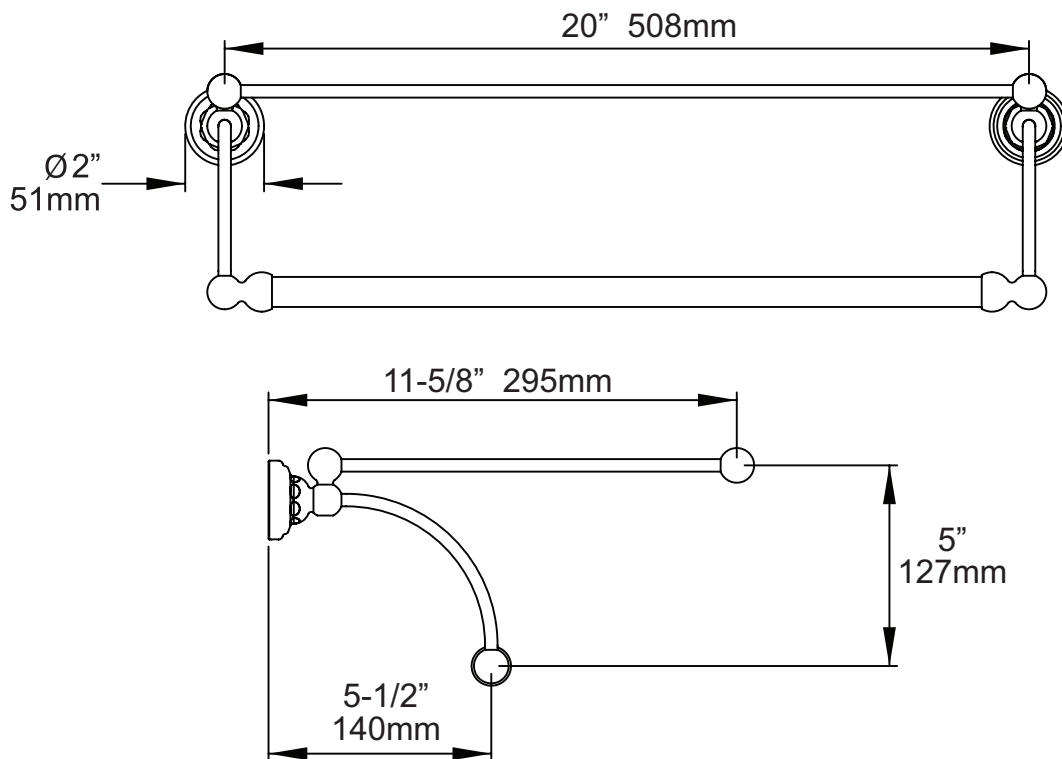

For warranty or additional information, contact:

U.S.A.
houseofrohl.com/support
1-800-777-9762

QUEBEC / MARITIMES / WESTERN CANADA
houseofrohl.ca/support
1-866-473-8442

ONTARIO
houseofrohl.ca/support
1-800-287-5354