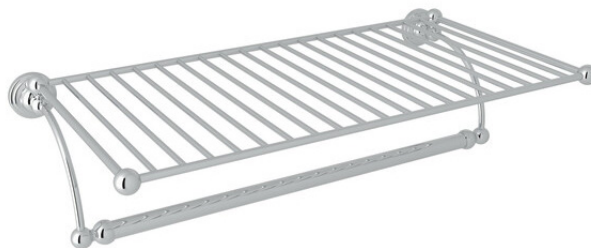

DESCRIPTION

- Fabrication en laiton de la plus haute qualité
- Quincaillerie d'installation incluse
- Étagère et barre à serviettes de style hôtel
- Profondeur totale de 11 5/8 po
- Porte-serviettes avec barre à serviette

GARANTIE

- La plupart des produits ou pièces comprend des «garanties limitées» contre les défauts de fabrication. Pour les clients des États-Unis : veuillez consulter houseofrohl.com/support; Pour les clients du Canada : veuillez consulter houseofrohl.ca/support pour connaître les conditions complètes de la garantie des produits et finis.

SPÉCIFICATIONS

Étagère murale à serviettes de style hôtel

MODÈLES: U.6961