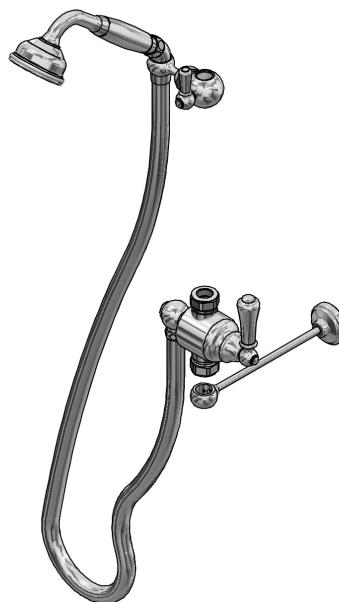

SPECIFICATIONS

STANDARDS

- Temp range: Min 1°C / 34°F; Max 5°C / 75°F
- Recommended working pressure: Min 0.5bar / 7psi; Max 5bar / 75psi

WARRANTY

- Consult your local House of Rohl showroom for additional information and specifications. For complete warranty details and a list of showrooms, go to houseofrohl.com

Georgian
Riser Diverter Set

MODEL: U.5783

For warranty or additional information, contact:

US Customers

U.S.A.
houseofrohl.com/support
1-800-777-9762

QUEBEC / MARITIMES / WESTERN CANADA
houseofrohl.ca/support
1-866-473-8442