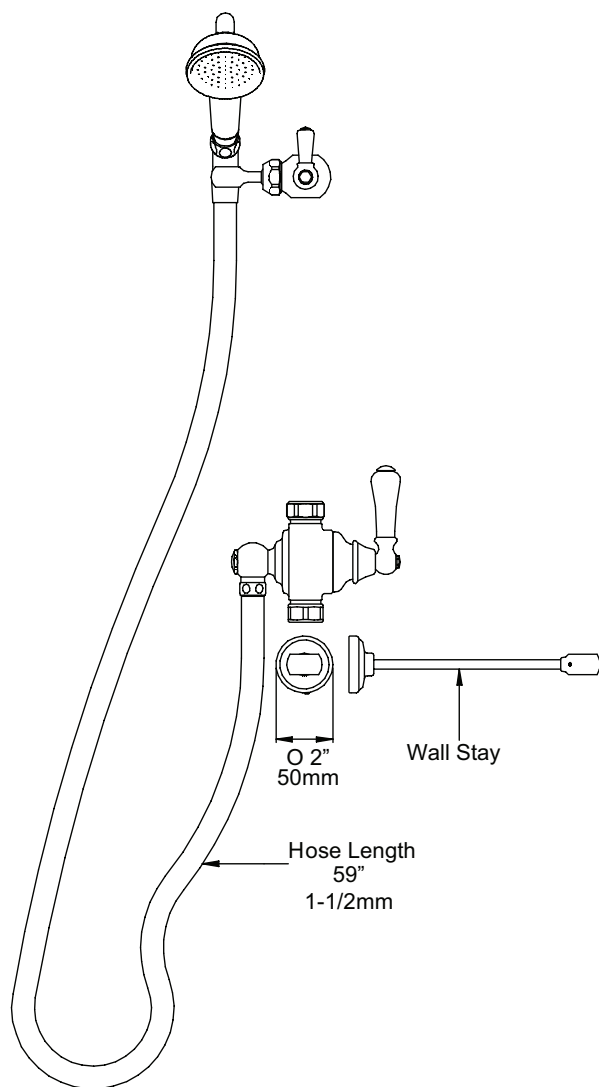

SPECIFICATIONS

STANDARDS

- Temp range: Min 1°C / 34°F; Max 5°C / 75°F
- Recommended working pressure: Min 0.5bar / 7psi; Max 5bar / 75psi

WARRANTY

- Consult your local House of Rohl showroom for additional information and specifications. For complete warranty details and a list of showrooms, go to houseofrohl.com

Georgian
Riser Diverter Set

MODEL: U.5783

For warranty or additional information, contact:

US Customers

U.S.A.
houseofrohl.com/support
1-800-777-9762

QUEBEC / MARITIMES / WESTERN CANADA
houseofrohl.ca/support
1-866-473-8442