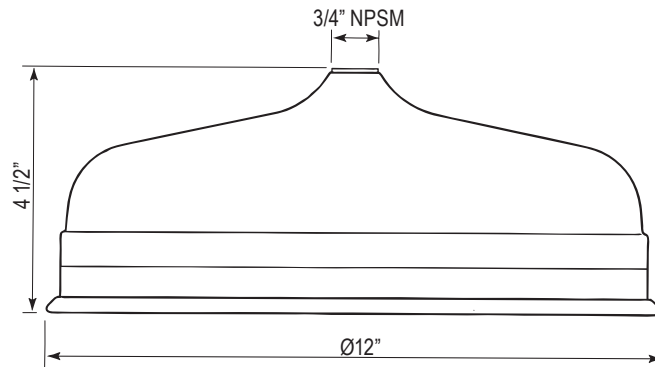

12" RAIN SHOWERHEAD

U.5204

FEATURES

- Single function
- 1.8 GPM at 60 PSI (CEC compliant)
- 3/4" NPSM connection
- To install on 1/2" outlet shower arms, use adaptor U.5379

For warranty or additional information, contact: