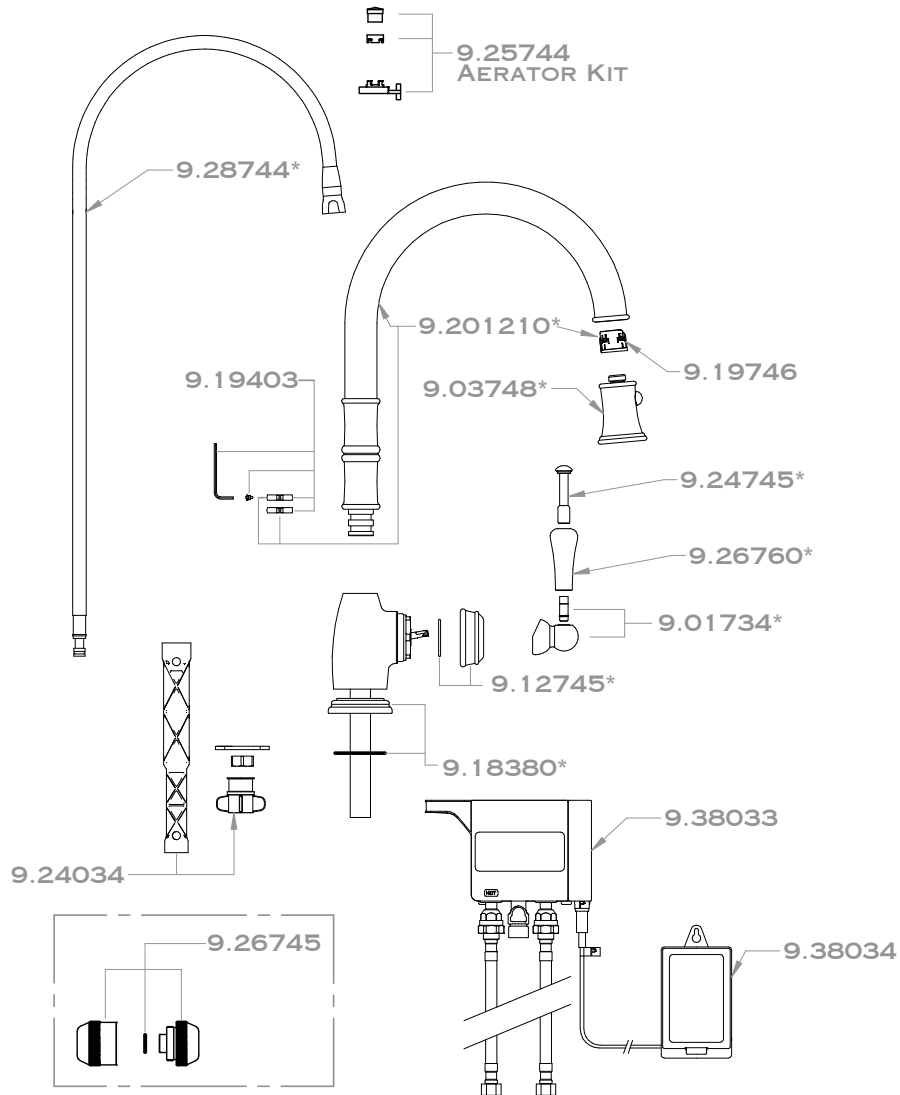

SPARE PARTS

* WHERE INDICATED PLEASE SPECIFY FINISH

For warranty or additional information, contact:

US customers

U.S.A.
HOUSEFROHL.COM
1-800-777-9762

Canadian customers

QUEBEC / MARITIMES / WESTERN CANADA
QUÉBEC / MARITIMES / OUEST CANADIEN
QUEBEC / MARITIMOS / CANADA OCCIDENTAL
HOUSEFROHL.CA
1-866-473-8442

ONTARIO
HOUSEFROHL.CA
1-800-287-5354