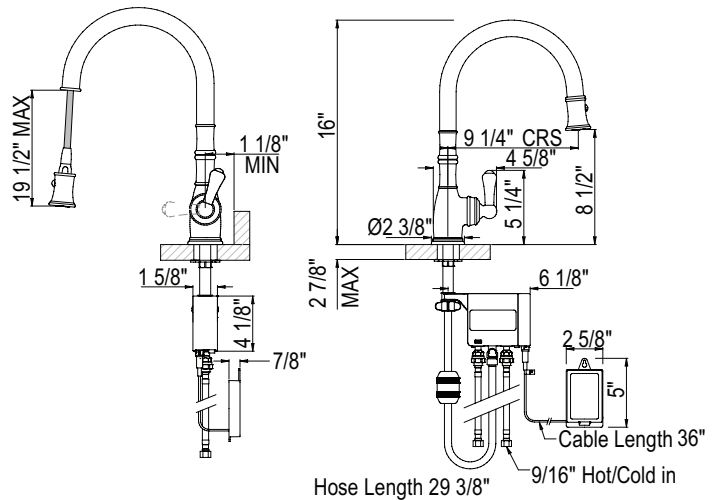

For warranty or additional information, contact:

US customers

U.S.A.
HOUSEFROHL.COM
1-800-777-9762

Canadian customers

QUEBEC / MARITIMES / WESTERN CANADA
QUÉBEC / MARITIMES / OUEST CANADIEN
QUEBEC / MARITIMOS / CANADA OCCIDENTAL
HOUSEFROHL.CA
1-866-473-8442

ONTARIO
HOUSEFROHL.CA
1-800-287-5354