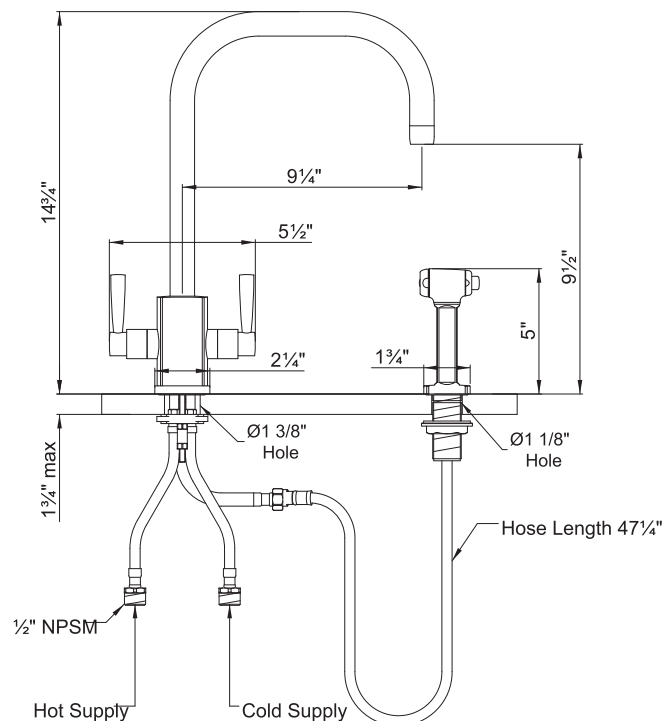

WARRANTY

- Limited Lifetime

* For CA/VT, place a "-2" at end of model number for code compliant product. (Example A3608LMAPC-2)

Consult your local ROHL showroom for additional information and specifications. For complete warranty details and a list of showrooms, go to www.rohlhome.com.