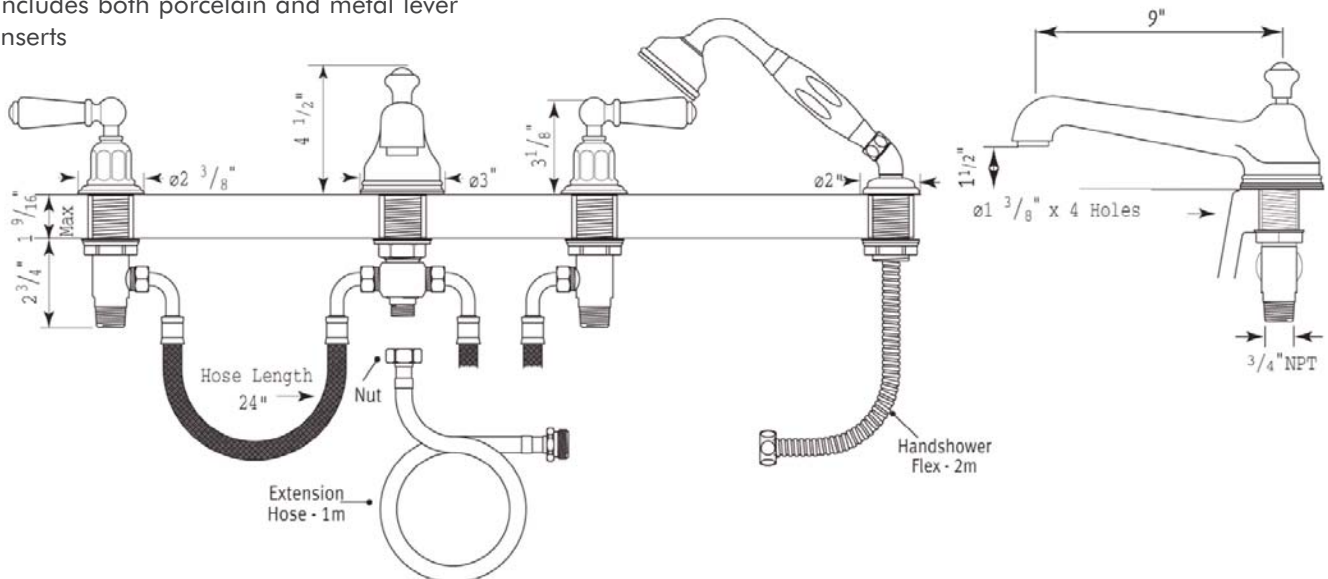

WARRANTY

- Limited lifetime