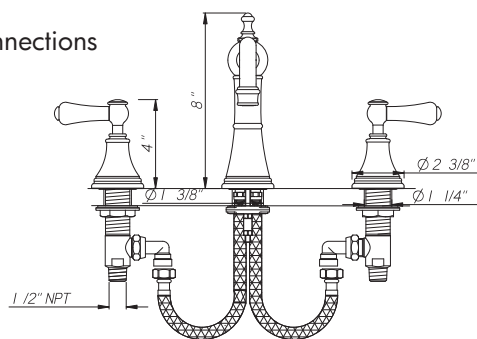

**Georgian Era Three Hole Column Spout Basin Set with Lever Handles**

ROHL Perrin & Rowe Bath

**U.3723LSP\*** (Metal Levers with Porcelain Caps)  
**U.3723LS\*** (All Metal Levers)

**FEATURES**

- Swivel spout
- Spout, valve housing and pop-up made from solid brass
- 2 x 1 1/8" hole cutouts, 1 x 1 3/8" hole cutout
- 1/4-turn ceramic disc valves
- Unique handle fixing clip, engineered to increase the life of the valve
- 1/2" NPT connections
- 1.2 GPM