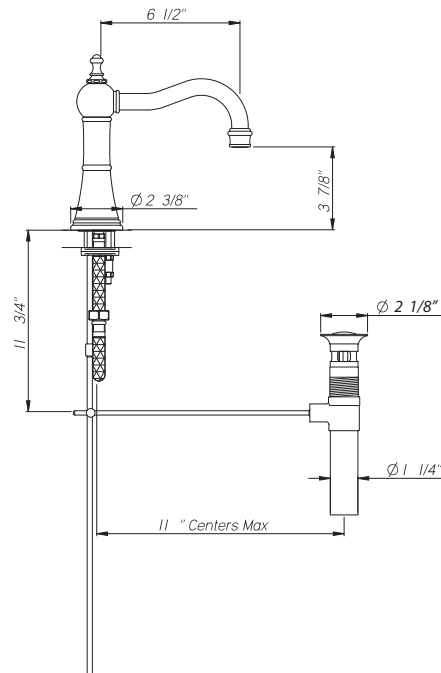

For warranty or additional information, contact:

US customers

U.S.A.
HOUSEFROHL.COM
1-800-777-9762

Canadian customers

QUEBEC / MARITIMES / WESTERN CANADA
QUÉBEC / MARITIMES / OUEST CANADIEN
QUEBEC / MARITIMOS / CANADA OCCIDENTAL
HOUSEFROHL.CA
1-866-473-8442

ONTARIO
HOUSEFROHL.CA
1-800-287-5354