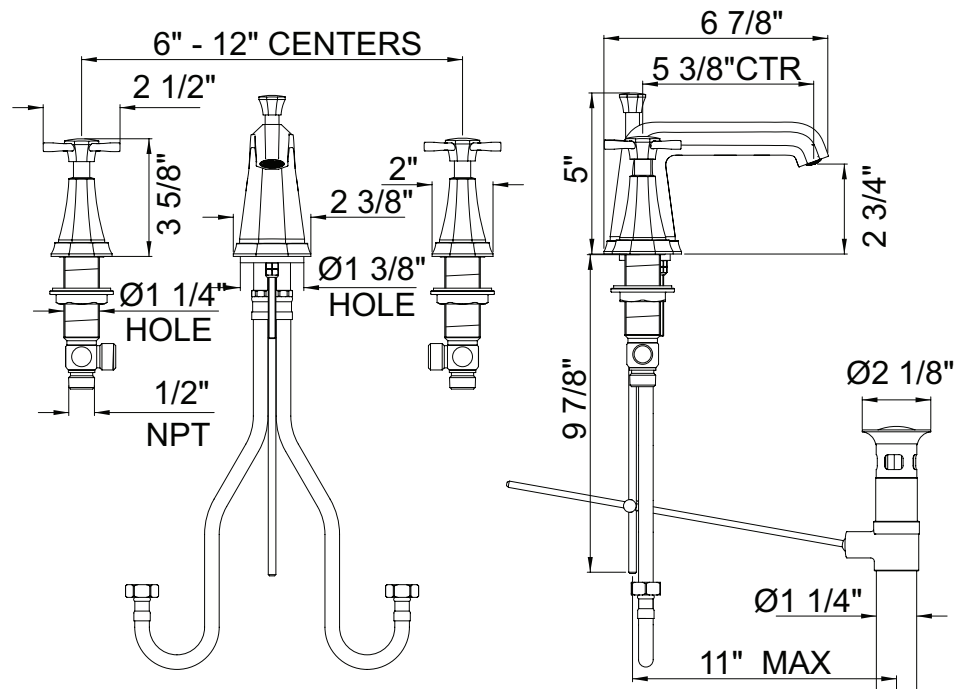

WARRANTY

- Limited Lifetime

Consult your local ROHL showroom for additional information and specifications. For complete warranty details and a list of showrooms, go to www.rohlhome.com.