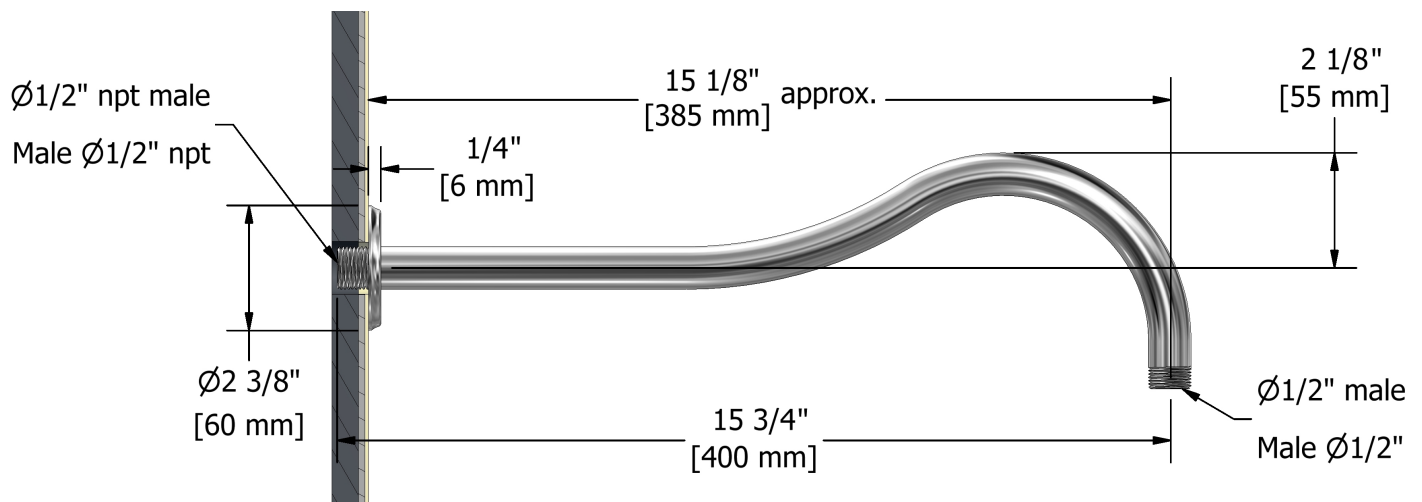

Sizes, models and finishes may differ from thoses presented.

Warranty

This **Riobel Inc.** product you have purchased carries a Limited Lifetime Warranty on the chrome, PVD finish, blacks and all working parts and is guaranteed from the initial purchase date against all manufacturing defects. All other finishes, including plastic components, are guaranteed for one year. All electric and/or electronic parts are covered by a 5-year limited warranty.

Customer Service

Ontario, West Canada : 888-287-5354 Quebec, Maritimes, United States : 866-473-8442

2020.06.10