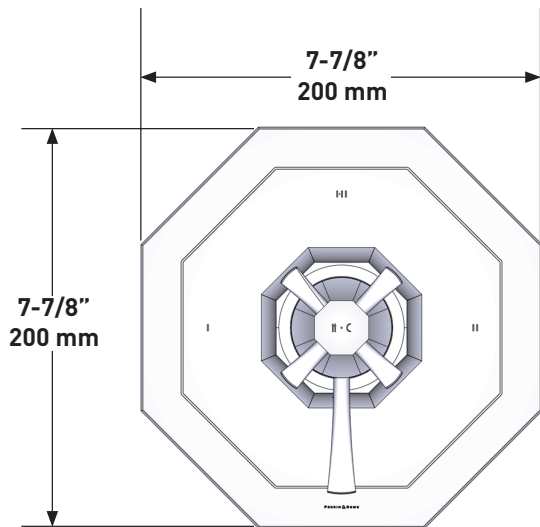

For warranty or additional information, contact:

US Customers

U.S.A.
houseofrohl.com/support
1-800-777-9762

QUEBEC / MARITIMES / WESTERN CANADA
QUÉBEC / MARITIMES / OUEST CANADIEN
QUEBEC / MARITIMOS / CANADA OCCIDENTAL
houseofrohl.ca/support
1-866-473-8442

Canadian Customers

ONTARIO
houseofrohl.ca/support
1-800-287-5354