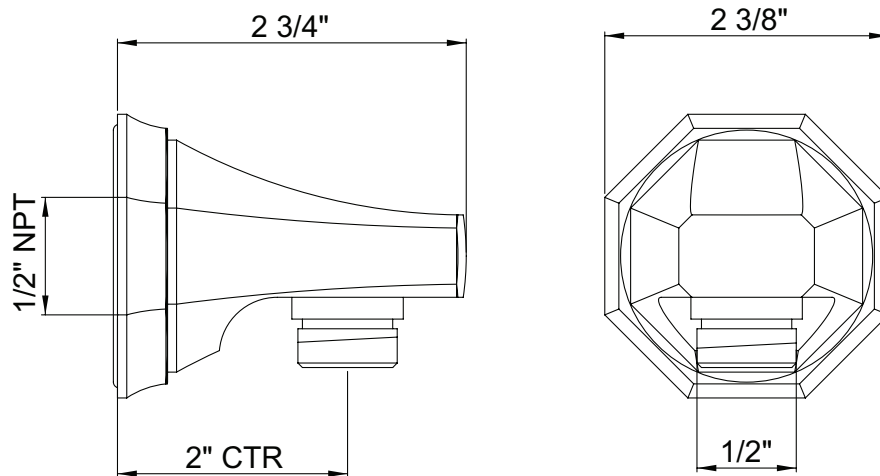

Pour la garantie ou des informations supplémentaires, contactez:

U.S.A.
houseofrohl.com/support
1-800-777-9762

QUÉBEC / MARITIMES / OUEST CANADIEN
houseofrohl.ca/support
1-866-473-8442

ONTARIO
houseofrohl.ca/support
1-800-287-5354