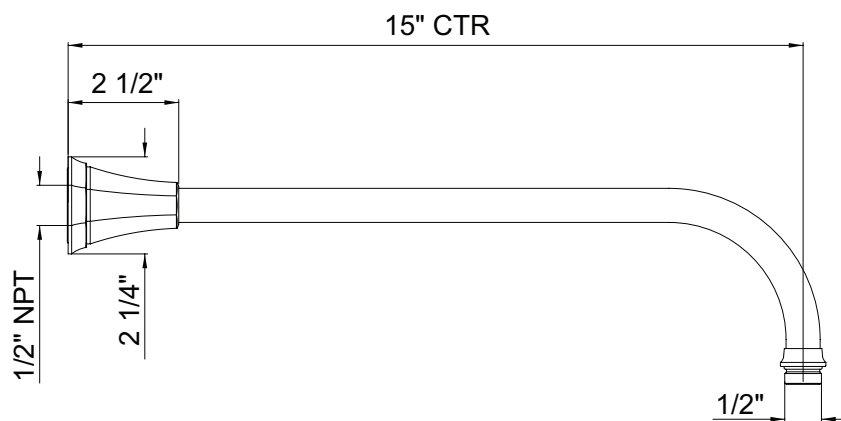

SPÉCIFICATIONS

DESCRIPTION

- Portée de 15 po
- Fabrication en laiton de la plus haute qualité
- Raccord d'entrée femelle NPT de 1/2 po
- Raccord de sortie mâle NPSM de 1/2 po

GARANTIE

- La plupart des produits ou pièces comprend des «garanties limitées» contre les défauts de fabrication. Pour les clients des États-Unis : veuillez consulter houseofrohl.com/support; Pour les clients du Canada : veuillez consulter houseofrohl.ca/support pour connaître les conditions complètes de la garantie des produits et finis.

Bras de douche mural de 15 po Perrin & Rowe^{MD}

Collection pour salle de bain Perrin & Rowe^{MD} de Rohl

MODÈLES : U.5184

Pour la garantie ou des informations supplémentaires, contactez:

U.S.A.
houseofrohl.com/support
1-800-777-9762

QUÉBEC / MARITIMES / OUEST CANADIEN
houseofrohl.ca/support
1-866-473-8442

ONTARIO
houseofrohl.ca/support
1-800-287-5354