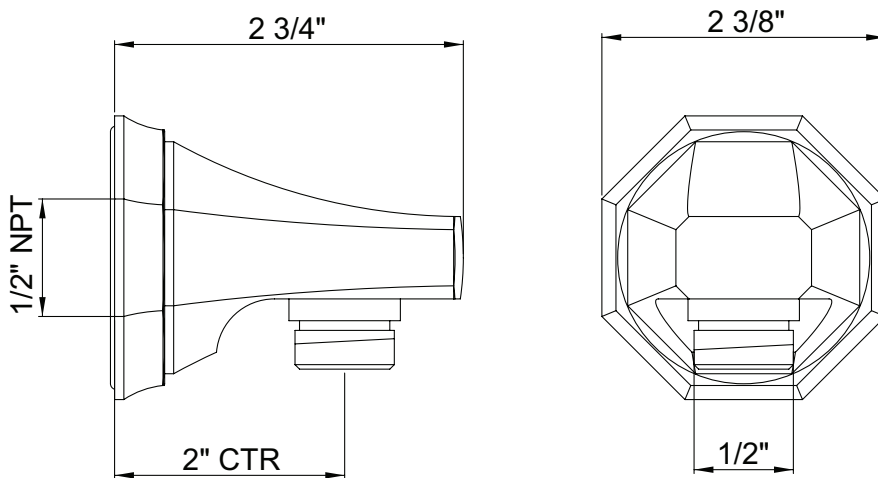

For warranty or additional information, contact:

U.S.A.
houseofrohl.com/support
1-800-777-9762

QUEBEC / MARITIMES / WESTERN CANADA
houseofrohl.ca/support
1-866-473-8442

ONTARIO
houseofrohl.ca/support
1-800-287-5354