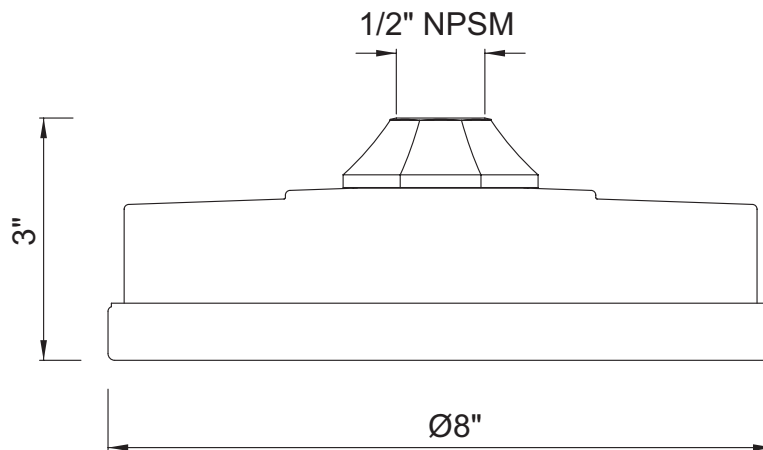

For warranty or additional information, contact:

U.S.A.
houseofrohl.com/support
1-800-777-9762

QUEBEC / MARITIMES / WESTERN CANADA
houseofrohl.ca/support
1-866-473-8442

ONTARIO
houseofrohl.ca/support
1-800-287-5354

Riobel

PERRIN & ROWE®
L O N D O N

victoria ⊕ albert®

ROHL