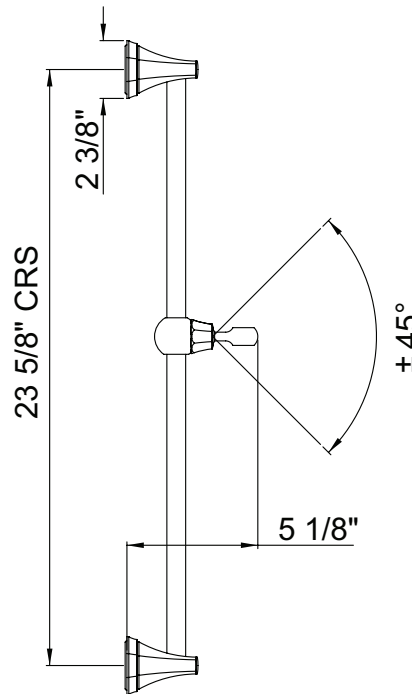

SPECIFICATIONS

DESCRIPTION

- U.TDC23W1LS - Deco™ 1/2" Therm & Pressure Balance Trim with 3 Functions (Shared)
- U.5140 - Deco 24" Sliding Rail
- U.5195 - Handshower and Hose
- U.5135 - 8" Rain Showerhead
- U.5184 - Deco 15" Overhead Wall Mount Shower Arm
- U.5146 - Deco Handshower Wall Outlet

ONTARIO
houseofrohl.ca/support
1-800-287-5354

Riobel

PERRIN & ROWE®
L O N D O N

victoria ⊕ albert®

ROHL

SPECIFICATIONS

DESCRIPTION

- Highest quality brass construction
- Adjustable sliding rail with lever handle
- Handshower holder adjustable $\pm 45^\circ$
- 23 5/8" centers
- Use with Perrin & Rowe® hoses only

Perrin & Rowe® Deco 24" Sliding Rail

Rohl Perrin & Rowe® Bath

MODELS: U.5140

For warranty or additional information, contact:

U.S.A.
houseofrohl.com/support
1-800-777-9762

QUEBEC / MARITIMES / WESTERN CANADA
houseofrohl.ca/support
1-866-473-8442