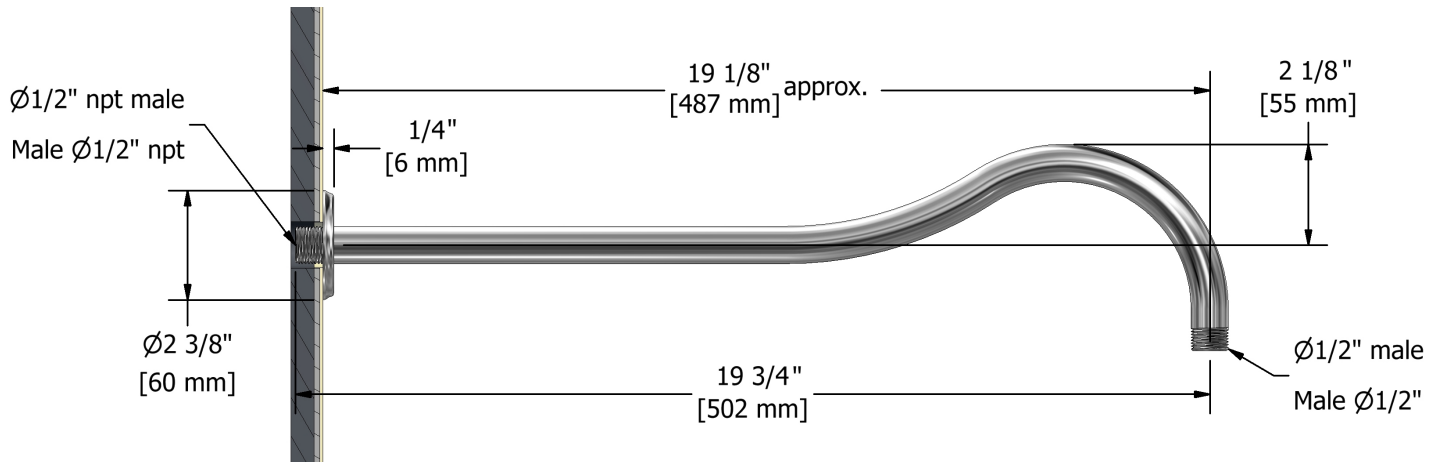

50 cm (20") shower arm
583

Specifications

Descriptions

- 1/2" inlet male NPT
- Round flange

Available colors

- C : Chrome
- BN : Brushed Nickel (PVD)

Sizes, models and finishes may differ from those presented.