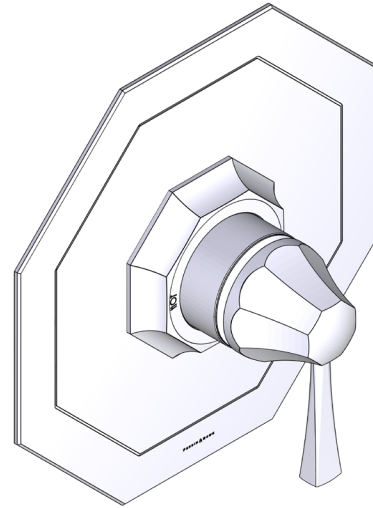

SPECIFICATIONS

DESCRIPTION

- Bottom outlet compatible with diverter tub spout
- Temperature and volume control
- 1 function
- Rough-in valve sold separately:
  - Order R51 pressure balance rough-in valve
  - 1-1/4" R51 extension kit available, order EXT51KIT114
  - 3/4" R51 extension kit available, order EXT51KIT34

CARTRIDGE

- 401-016 (Included)

STANDARDS

- ASME A112.18.1

WARRANTY

- Most products or parts carry "Limited Warranties" against manufacturing defects. For US customers please visit houseofrohl.com/support and for Canadian customers please visit houseofrohl.ca/support for complete product and finish warranty.

Deco™ 1/2" Pressure Balance Trim

CORE MODEL: U.TDC51W1

UPC®