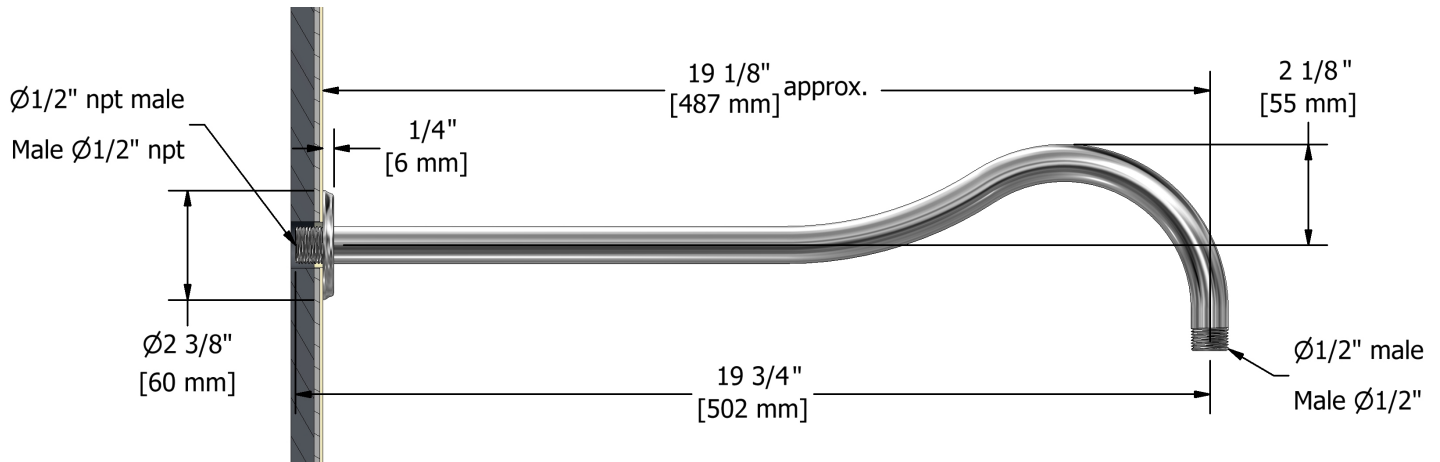

Sizes, models and finishes may differ from those presented.

Warranty

This **Riobel Inc.** product you have purchased carries a Limited Lifetime Warranty on the chrome, PVD finish, blacks and all working parts and is guaranteed from the initial purchase date against all manufacturing defects. All other finishes, including plastic components, are guaranteed for one year. All electric and/or electronic parts are covered by a 5-year limited warranty.

Customer Service

Ontario, West Canada : 888-287-5354 Quebec, Maritimes, United States : 866-473-8442

2020.06.10