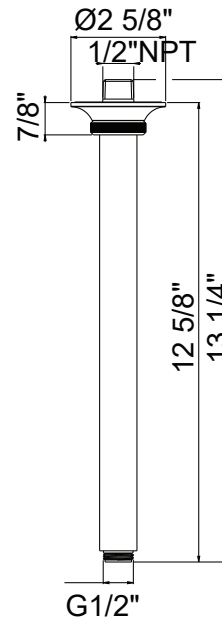

## MICHAEL BERMAN GRACELINE 12" CEILING MOUNT SHOWER ARM

Michael Berman

**MB3551**

### FEATURES

- 12" length
- 1/2" male inlet, 1/2" male outlet
- Brass construction
- Sliding escutcheon
- Length cannot be cut down
- Not available in Polished Chrome, Polished Nickel or Satin Nickel

For warranty or additional information, contact: