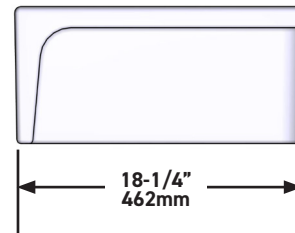

For warranty or additional information, contact:

US Customers

U.S.A.
houseofrohl.com/support
1-800-777-9762

QUEBEC / MARITIMES / WESTERN CANADA
QUÉBEC / MARITIMES / OUEST CANADIEN
QUEBEC / MARITIMOS / CANADA OCCIDENTAL
houseofrohl.ca/support
1-866-473-8442

Canadian Customers

ONTARIO
houseofrohl.ca/support
1-800-287-5354