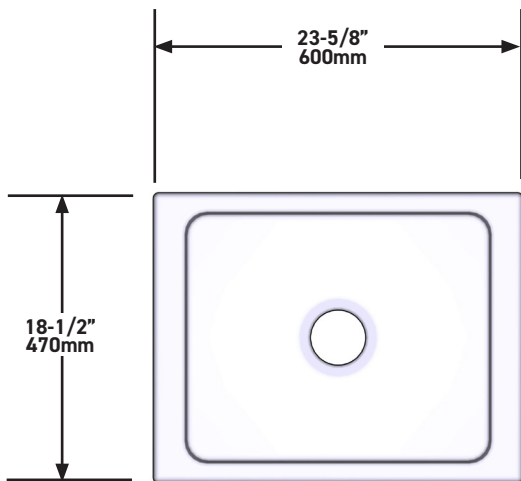

For warranty or additional information, contact:

US Customers

U.S.A.
houseofrohl.com/support
1-800-777-9762

QUEBEC / MARITIMES / WESTERN CANADA
QUÉBEC / MARITIMES / OUEST CANADIEN
QUEBEC / MARITIMOS / CANADA OCCIDENTAL
houseofrohl.ca/support
1-866-473-8442

Canadian Customers

ONTARIO
houseofrohl.ca/support
1-800-287-5354