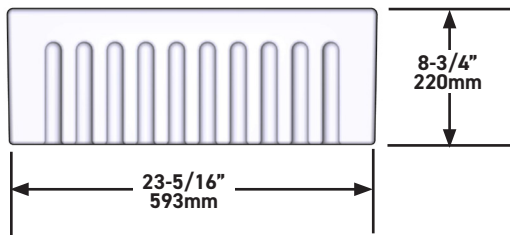

For warranty or additional information, contact:

US Customers

U.S.A.
houseofrohl.com/support
1-800-777-9762

QUEBEC / MARITIMES / WESTERN CANADA
QUÉBEC / MARITIMES / OUEST CANADIEN
QUEBEC / MARITIMOS / CANADA OCCIDENTAL
houseofrohl.ca/support
1-866-473-8442

Canadian Customers

ONTARIO
houseofrohl.ca/support
1-800-287-5354