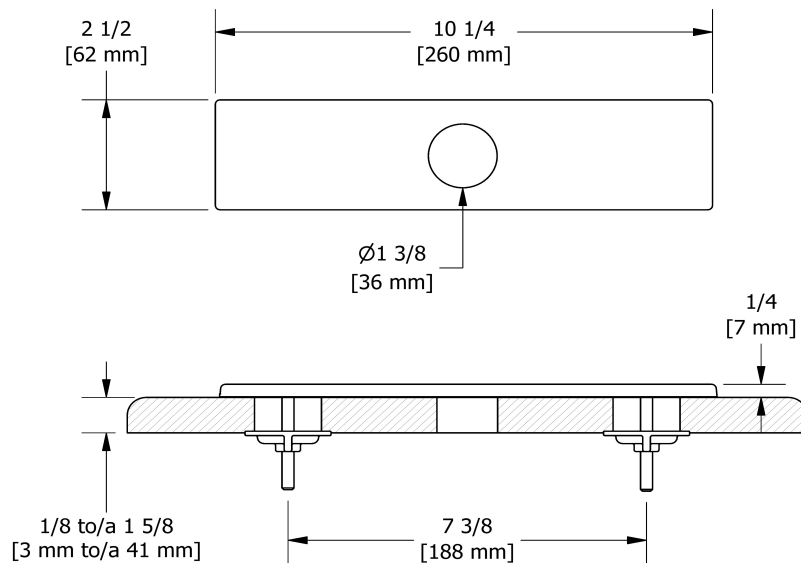

Sizes, models and finishes may differ from those presented.

Warranty

This **Riobel Inc.** product you have purchased carries a Limited Lifetime Warranty on the chrome, PVD finish, blacks and all working parts and is guaranteed from the initial purchase date against all manufacturing defects. All other finishes, including plastic components, are guaranteed for one year. All electric and/or electronic parts are covered by a 5-year limited warranty.

Customer Service

Ontario, West Canada : 888-287-5354 Quebec, Maritimes, United States : 866-473-8442