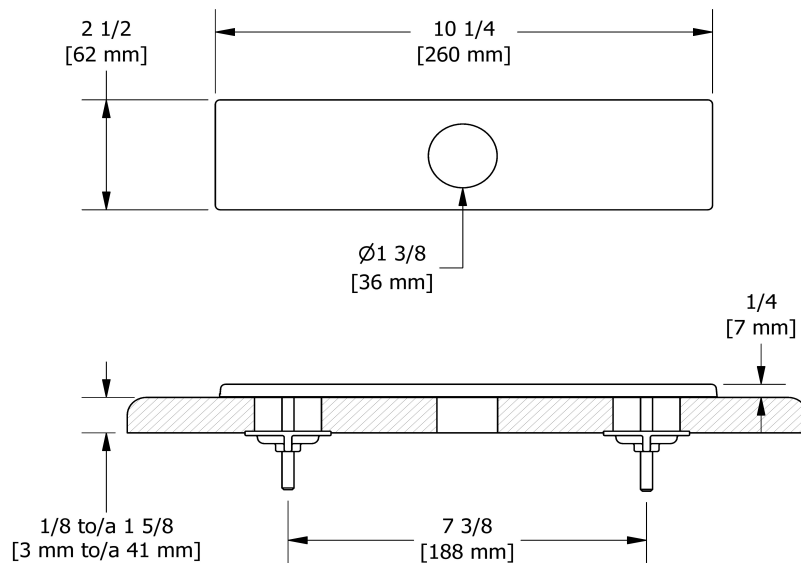

8" center kitchen faucet deck plate
5648

Specifications

Descriptions

- Attach kit
- Brass
- AZ101, MZ101, MZ601, MZ701, ED101, ED601, ED701, BO201, BO501 and BO601

Available colors

- C : Chrome
- SS : Stainless Steel (PVD)