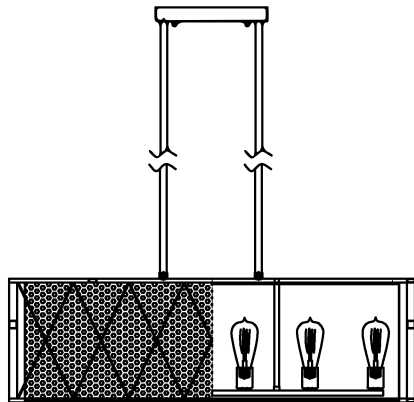

Trade Mark:
CRYSTAL WORLD INC

Product Name: Pendant lamp
Model :9889P41-8-RC
120Vac, 60Hz,AC ONLY
Lamp Size:L41"*W10"*H12-72"

PENDANT LAMP ASSEMBLY INSTRUCTIONS

1. Place fixture(A) onto mounting screws (DD).secure with cap nuts (AA). Please fix (A) with (B).(B) with (C), (C) with (D).

Hardware Used

AA Cap nut  X 2
DD Mounting screw  X 2

2. Install light bulbs (not included).
Use bulb  **120V E26 6*40W Max.**