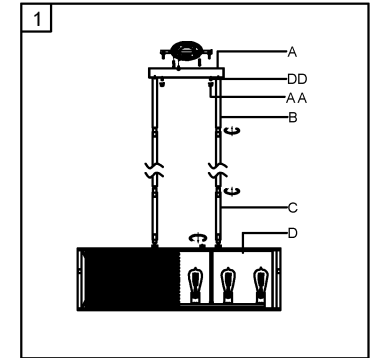

Trade Mark:
CRYSTAL WORLD INC

Product Name: Pendant lamp
Model :9889P41-8-RC
120Vac, 60Hz,AC ONLY
Lamp Size:L41"*W10"*H12-72"

PENDANT LAMP ASSEMBLY INSTRUCTIONS

1. Place fixture(A) onto mounting screws (DD).secure with cap nuts (AA). Please fix (A) with (B).(B) with (C), (C) with (D).

Hardware Used

AA Cap nut  X 2
DD Mounting screw  X 2

2. Install light bulbs (not included).
Use bulb  **120V E26 6*40W Max.**